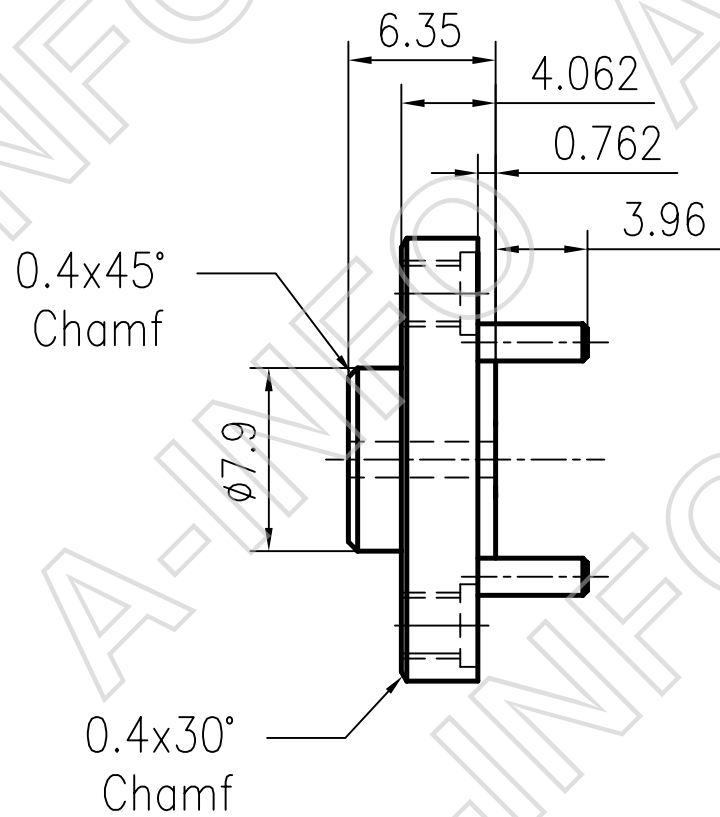

FUGP620
(equivalent to UG-385/U modified)