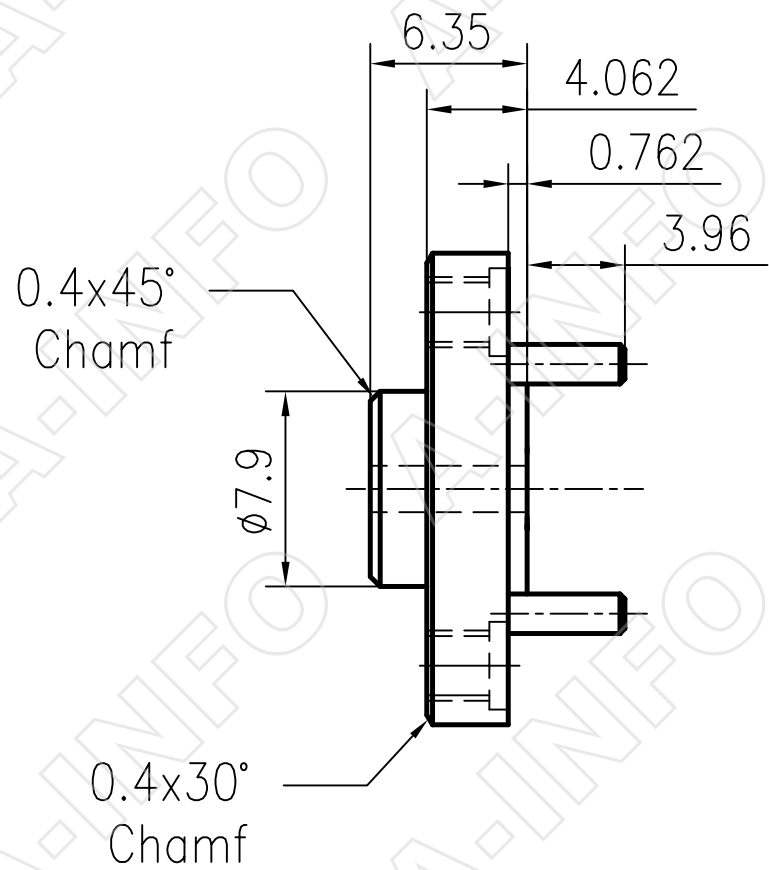

FUGP500
(equivalent to UG-383/U modified)