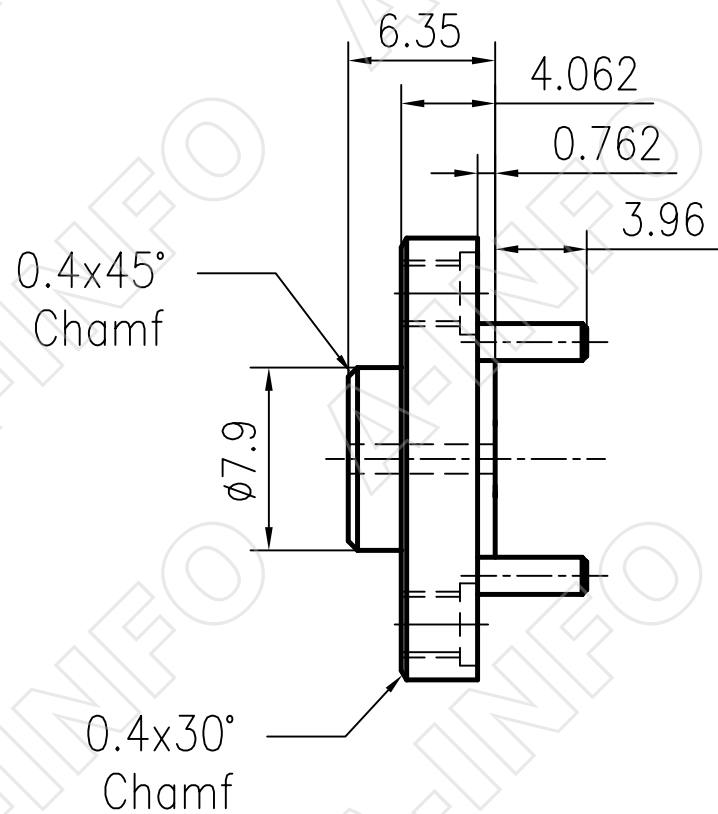

FUGP740
(equivalent to UG-387/U)

FUGP900
(equivalent to UG-387/U modified)