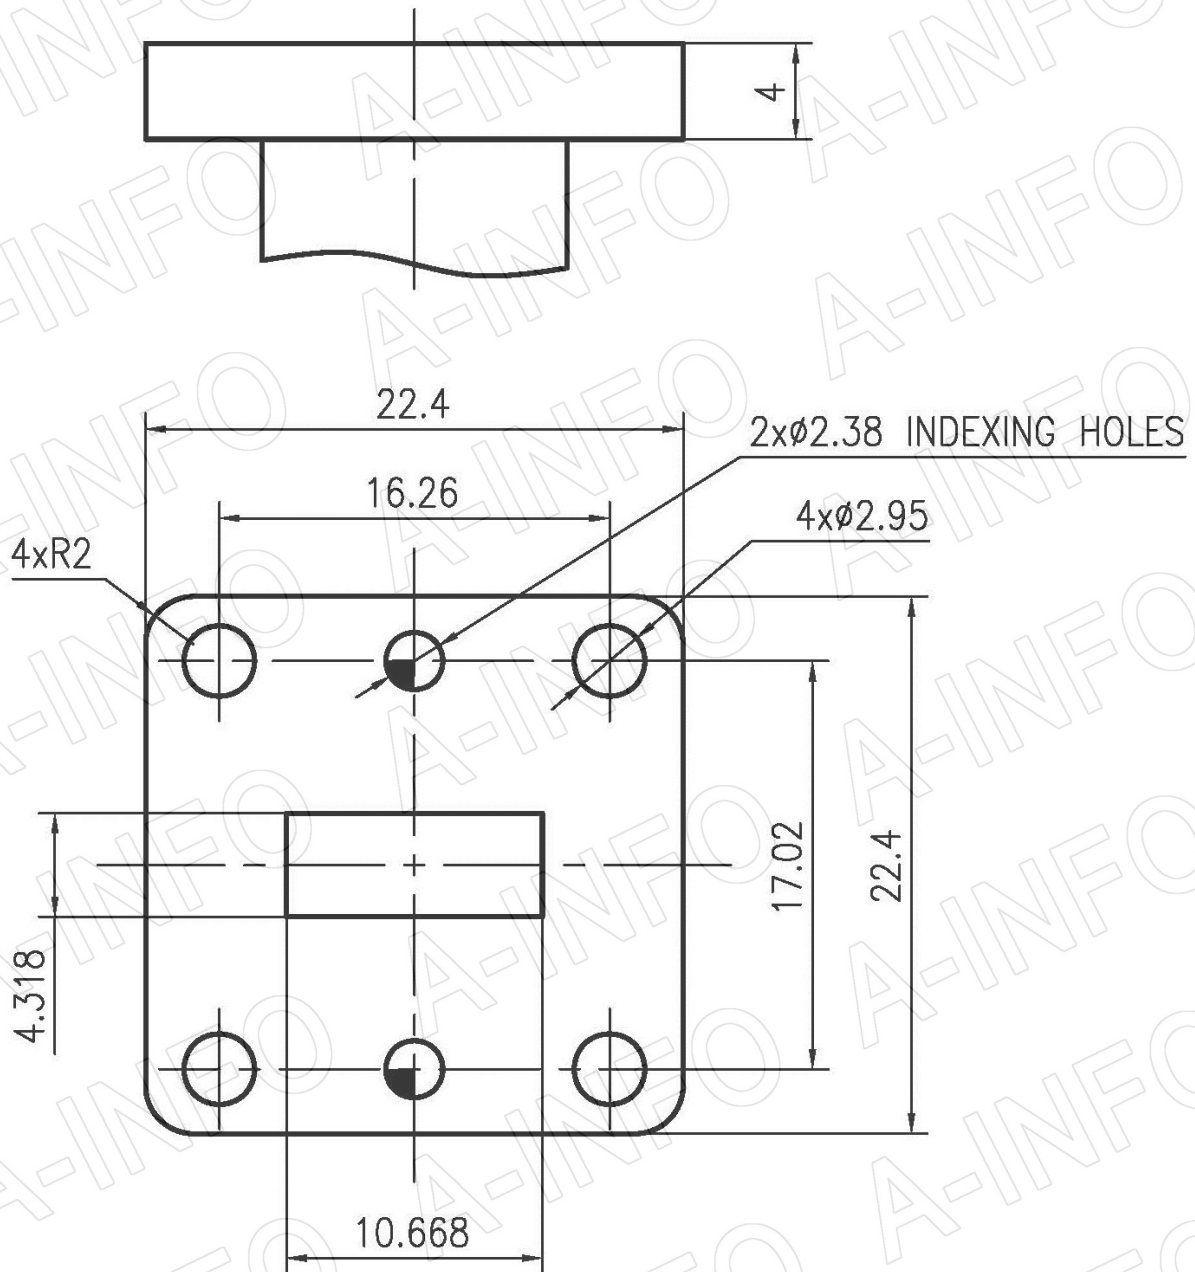

## Technical Specification

EIA WR	WR42
Frequency Range(GHz)	18.0 – 26.5
VSWR	1.05:1 Max.
Power Handling(W CW)	0.5
Peak Power(KW)	0.5
Flange	APF42
Material	Cu
Size(mm)	71 x 22.4 x 22.4
Net Weight(Kg)	0.11 Around

## Flange Drawing (Size: mm)