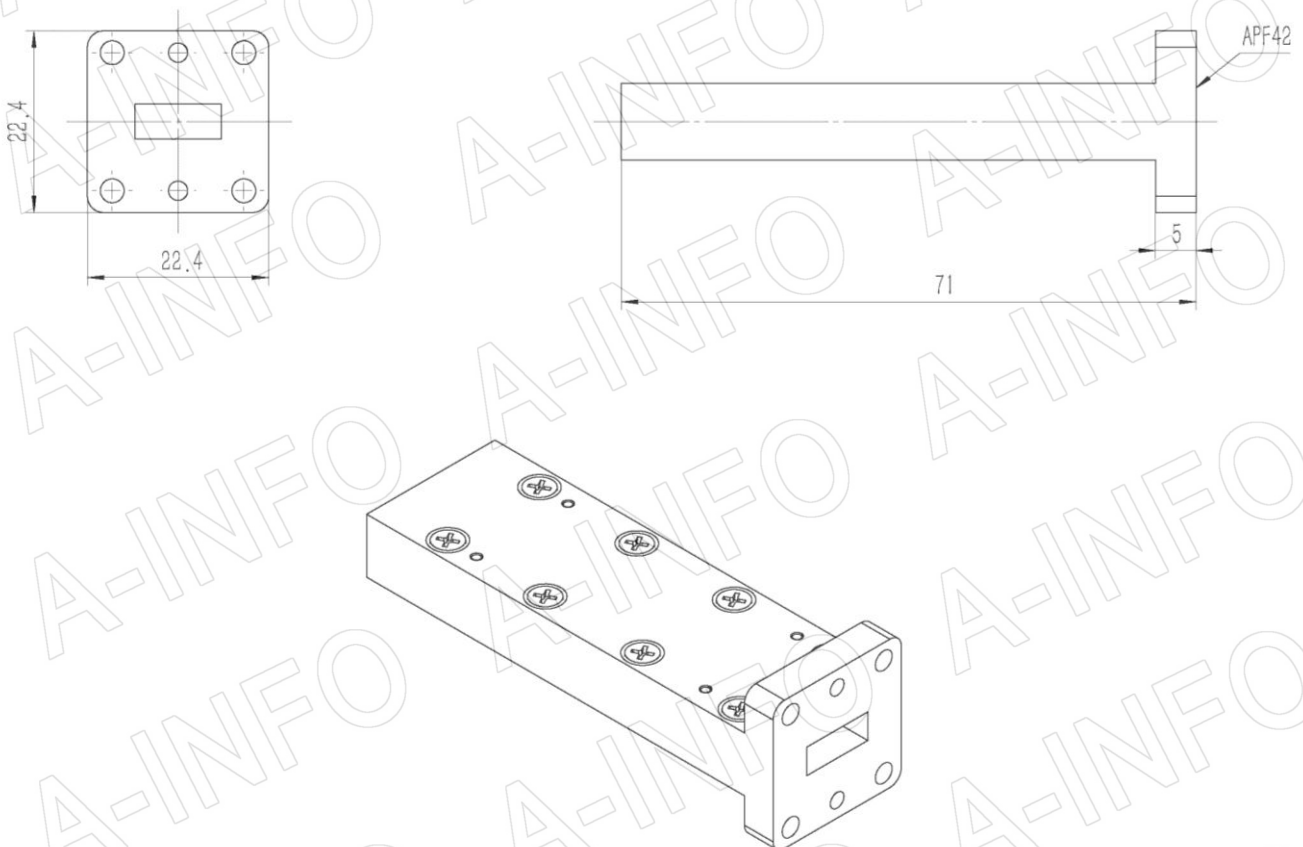

Outline Drawing (Size: mm)

AINFO Inc.

Page 1 of 3

China(Beijing): Tel: (+86) 10-6266-7326,
China(Chengdu): Tel: (+86) 28-8519-2786,
USA : Tel: (+1) 949-639-9688,

(+86) 10-6266-7327 Fax: (+86) 10-6266-7379
(+86) 28-8519-3044 Fax: (+86) 28-8519-3068
(+1) 949-639-9608 Fax: (+1) 949-639-9670

Website: www.ainfoinc.com
Email: sales@ainfoinc.com