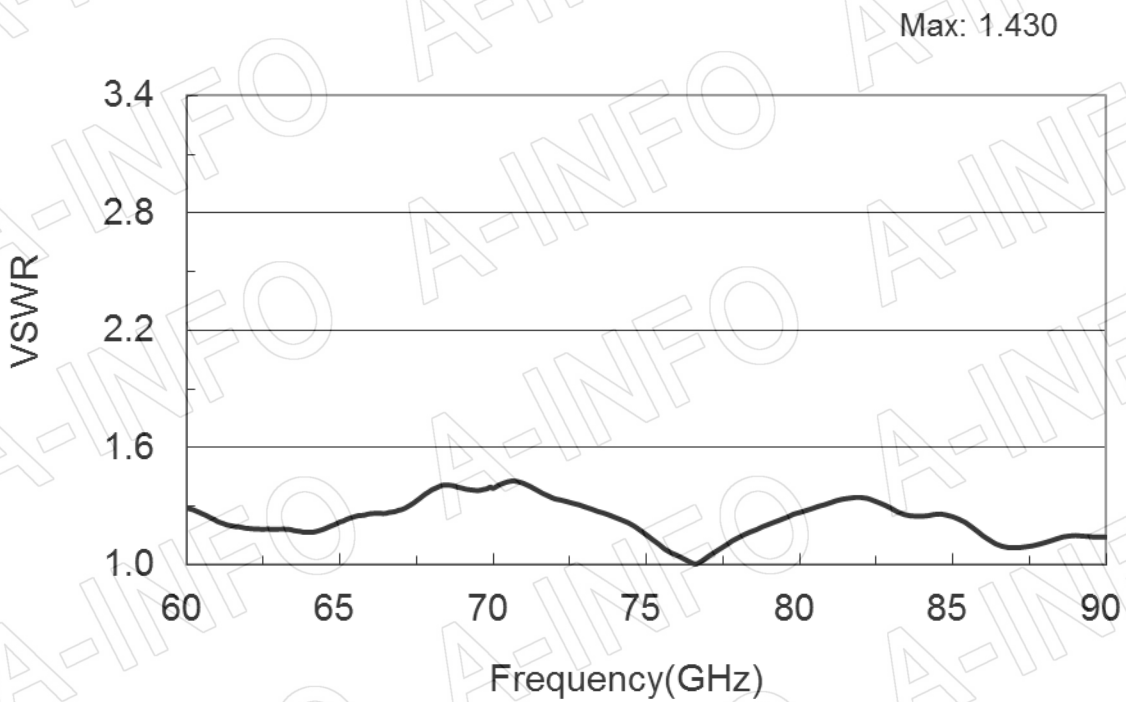

AINFO Inc.

Page 3 of 3

China(Beijing):
China(Chengdu):
USA :

Tel: (+86) 10-6266-7326,
Tel: (+86) 28-8519-2786,
Tel: (+1) 949-639-9688,

(+86) 10-6266-7327
(+86) 28-8519-3044
(+1) 949-639-9608

Fax: (+86) 10-6266-7379
Fax: (+86) 28-8519-3068
Fax: (+1) 949-639-9670

Website: www.ainfoinc.com
Email: sales@ainfoinc.com