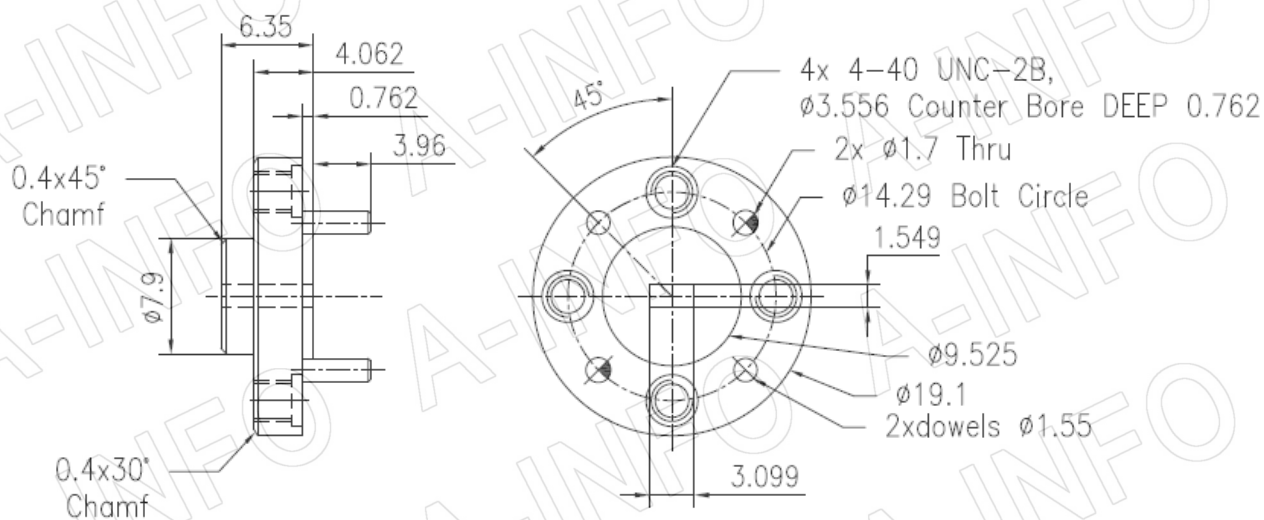

## Technical Specification

EIA WR	WR12
Frequency Range(GHz)	60.0 - 90.0
Insertion Loss(dB)	1.2 Max.
VSWR	1.60:1 Max.
Flange	FUGP740(UG-387/U)
Connector	1.0mm-Female
Average Power(W CW)	3 Max.
Peak Power(W)	5
Material	Cu
Size(mm)	25.4 x 19.1 x 25
Net Weight(Kg)	0.02 Around

## Flange Drawing (Size: mm)

FUGP740

(equivalent to UG-387/U)

AINFO Inc.

Page 2 of 3

China(Beijing): Tel: (+86) 10-6266-7326,  
China(Chengdu): Tel: (+86) 28-8519-2786,  
USA: Tel: (+1) 949-639-9688,

(+86) 10-6266-7327 Fax: (+86) 10-6266-7379  
(+86) 28-8519-3044 Fax: (+86) 28-8519-3068  
(+1) 949-639-9608 Fax: (+1) 949-639-9670