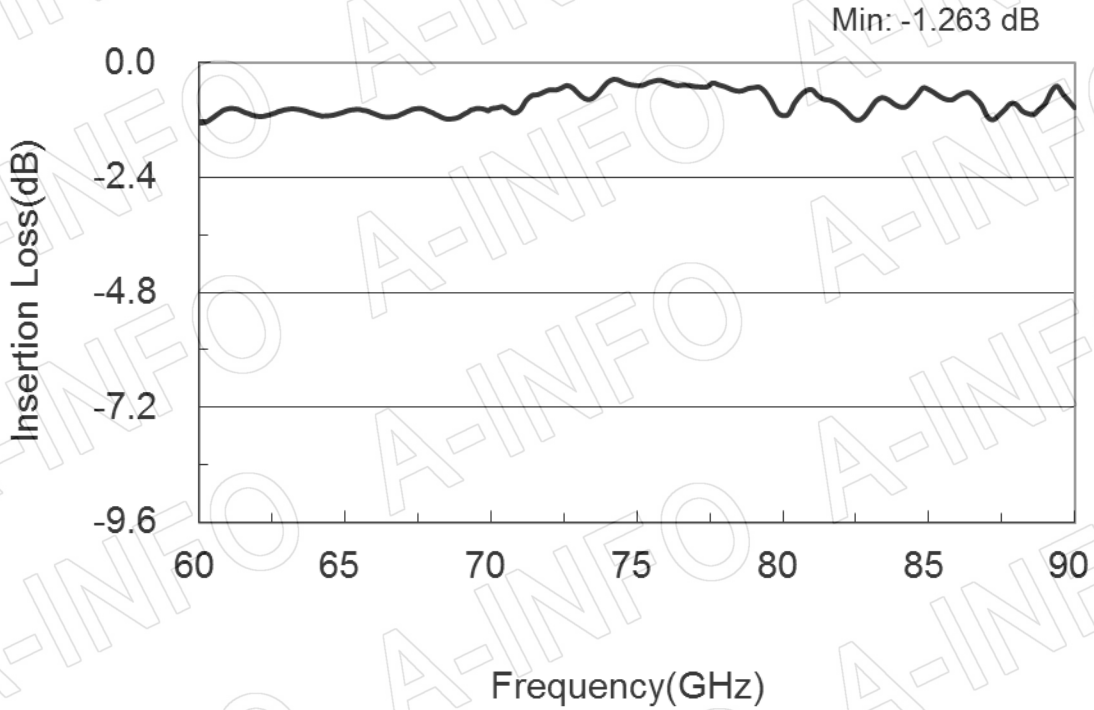

Test results

I. L. (Test with two adapters back to back)

VSWR