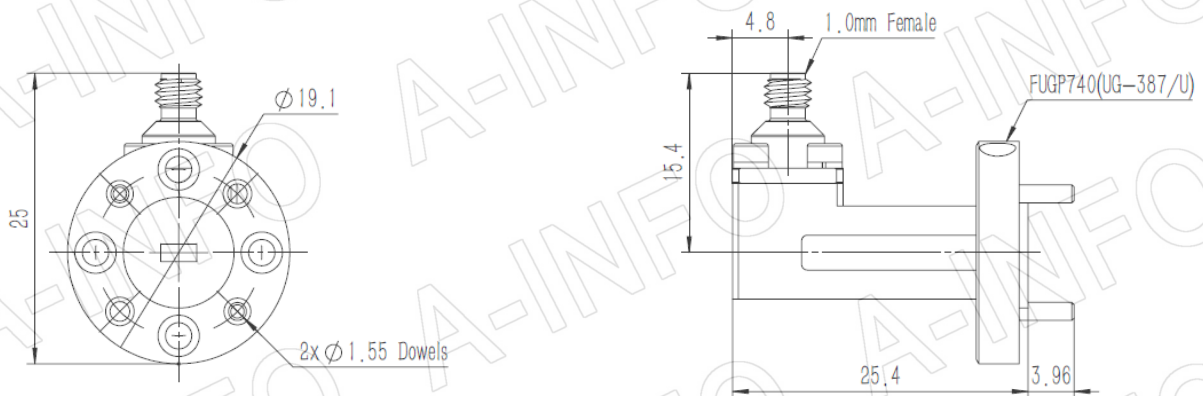

Outline Drawing (Size: mm)

AINFO Inc.

Page 1 of 3

China(Beijing): Tel: (+86) 10-6266-7326,
China(Chengdu): Tel: (+86) 28-8519-2786,
USA: Tel: (+1) 949-639-9688,

(+86) 10-6266-7327 Fax: (+86) 10-6266-7379
(+86) 28-8519-3044 Fax: (+86) 28-8519-3068
(+1) 949-639-9608 Fax: (+1) 949-639-9670

Website: www.ainfoinc.com
Email: sales@ainfoinc.com