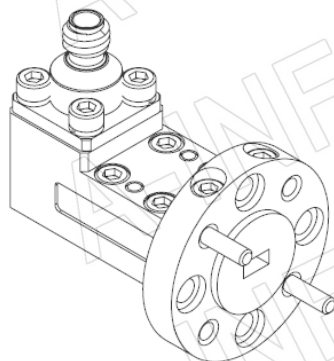

Outline Drawing (Size: mm)

AINFO Inc.

Page 1 of 3

China(Beijing): Tel: (+86) 10-6266-7326,
China(Chengdu): Tel: (+86) 28-8519-2786,
USA: Tel: (+1) 949-639-9688,

(+86) 10-6266-7327 Fax: (+86) 10-6266-7379
(+86) 28-8519-3044 Fax: (+86) 28-8519-3068
(+1) 949-639-9608 Fax: (+1) 949-639-9670

Website: www.ainfoinc.com
Email: sales@ainfoinc.com