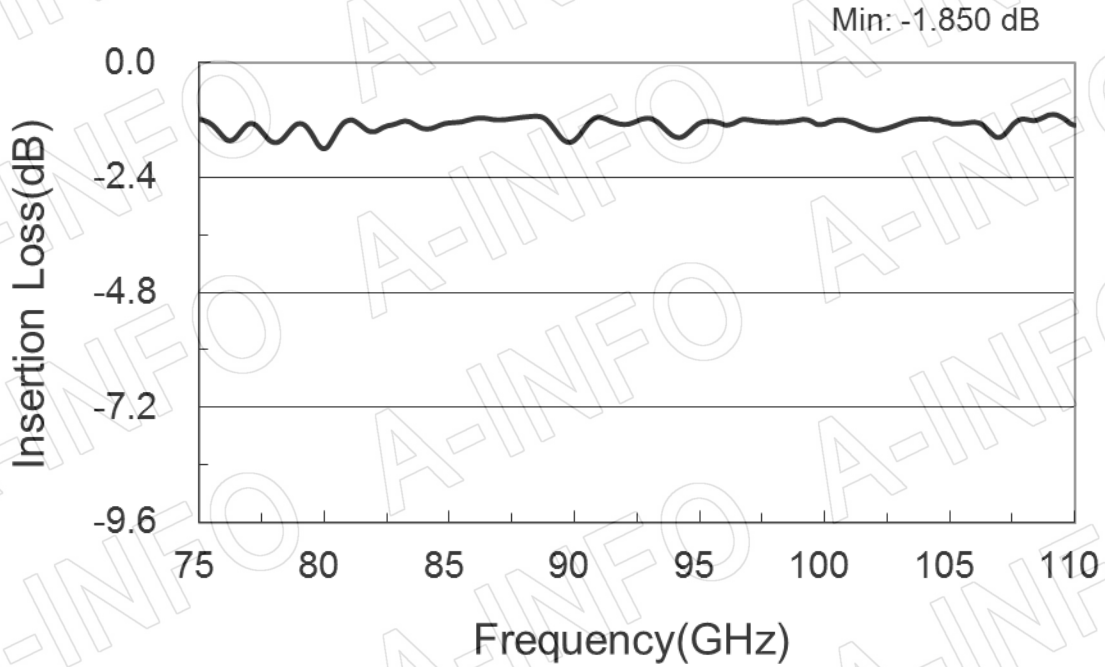

Test results

I. L. (Test with two adapters back to back)

VSWR