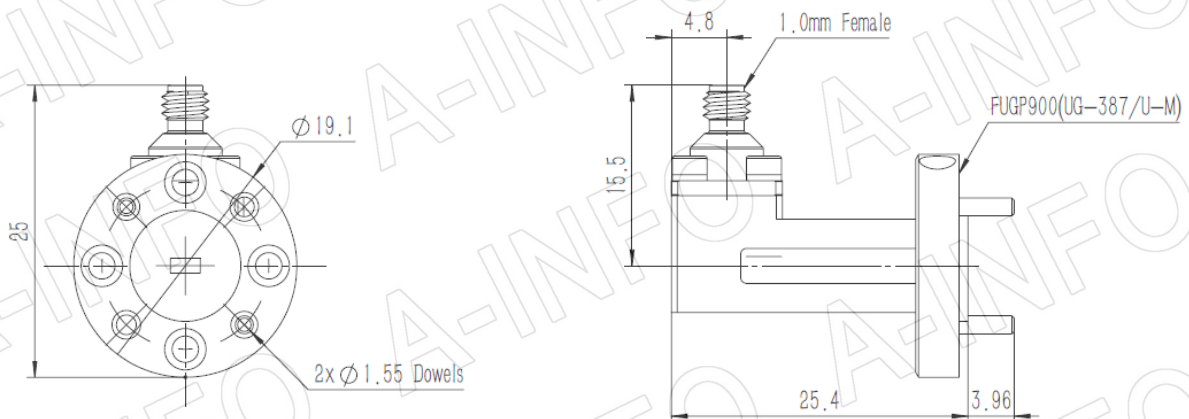

Outline Drawing (Size: mm)

AINFO Inc.

Page 1 of 3

China(Beijing): Tel: (+86) 10-6266-7326,
China(Chengdu): Tel: (+86) 28-8519-2786,
USA: Tel: (+1) 949-639-9688,

(+86) 10-6266-7327 Fax: (+86) 10-6266-7379
(+86) 28-8519-3044 Fax: (+86) 28-8519-3068
(+1) 949-639-9608 Fax: (+1) 949-639-9670

Website: www.ainfoinc.com
Email: sales@ainfoinc.com