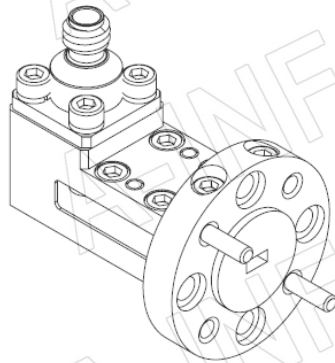

Outline Drawing (Size: mm)

AINFO Inc.

Page 1 of 3

China(Beijing): Tel: (+86) 10-6266-7326,
China(Chengdu): Tel: (+86) 28-8519-2786,
USA: Tel: (+1) 949-639-9688,

(+86) 10-6266-7327 Fax: (+86) 10-6266-7379
(+86) 28-8519-3044 Fax: (+86) 28-8519-3068
(+1) 949-639-9608 Fax: (+1) 949-639-9670

Website: www.ainfoinc.com
Email: sales@ainfoinc.com