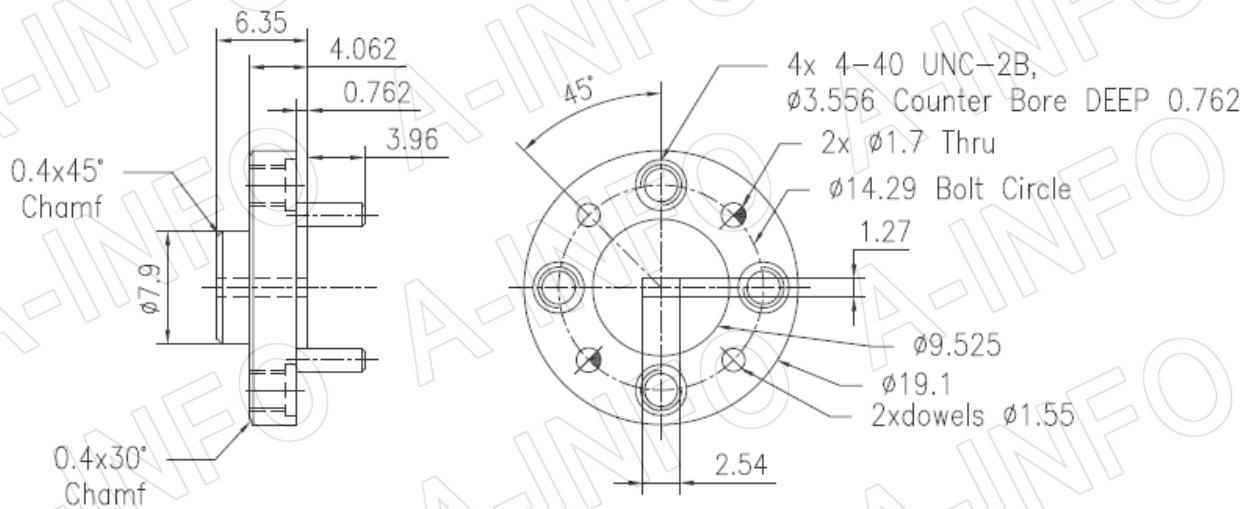

## Technical Specification

EIA WR	WR10
Frequency Range(GHz)	75.0 - 110.0
Insertion Loss(dB)	1.2 Max.
VSWR	1.60:1 Max.
Flange	FUGP900(UG-387/U-M)
Connector	1.0mm-Female
Average Power(W CW)	3 Max.
Peak Power(W)	5
Material	Cu
Size(mm)	25.4 x 19.1 x 25
Net Weight(Kg)	0.02 Around

## Outline Drawing (Size: mm)

AINFO Inc.

Page 1 of 3

China(Beijing): Tel: (+86) 10-6266-7326,  
China(Chengdu): Tel: (+86) 28-8519-2786,  
USA: Tel: (+1) 949-639-9688,

(+86) 10-6266-7327 Fax: (+86) 10-6266-7379  
(+86) 28-8519-3044 Fax: (+86) 28-8519-3068  
(+1) 949-639-9608 Fax: (+1) 949-639-9670

## Flange Drawing (Size: mm)

FUGP900  
(equivalent to UG-387/U-M)

AINFO Inc.

Page 2 of 3

China(Beijing):  
China(Chengdu):  
USA :

Tel: (+86) 10-6266-7326,  
Tel: (+86) 28-8519-2786,  
Tel: (+1) 949-639-9688,