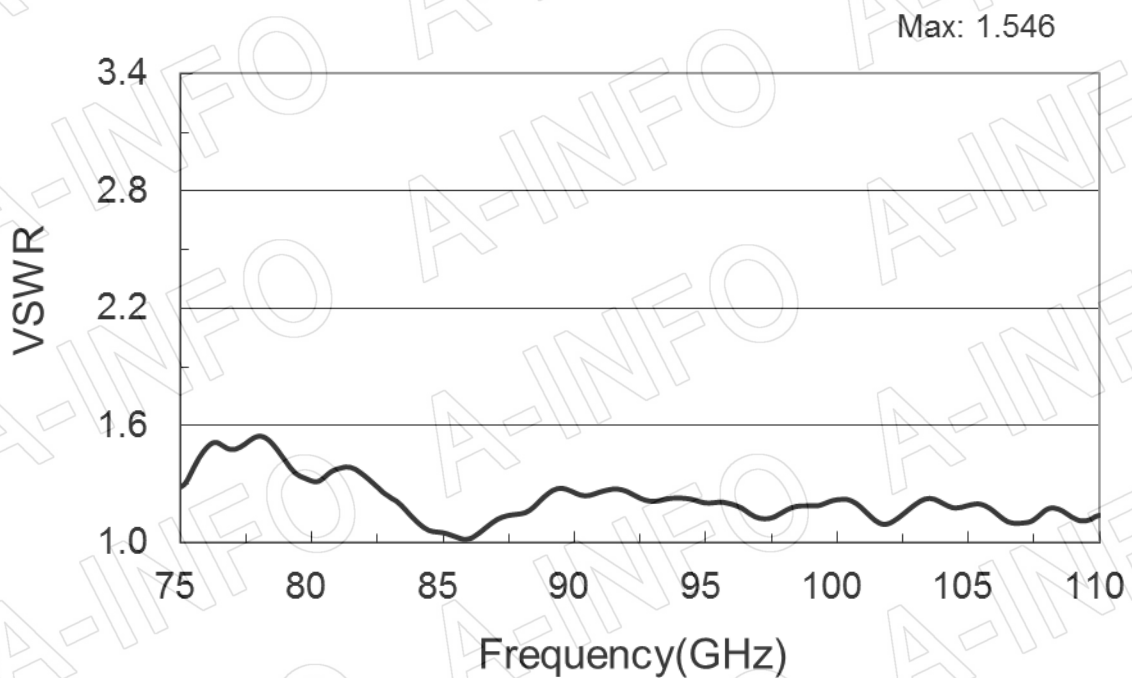

AINFO Inc.

Page 3 of 3

China(Beijing):
China(Chengdu):
USA :

Tel: (+86) 10-6266-7326,
Tel: (+86) 28-8519-2786,
Tel: (+1) 949-639-9688,

(+86) 10-6266-7327
(+86) 28-8519-3044
(+1) 949-639-9608

Fax: (+86) 10-6266-7379
Fax: (+86) 28-8519-3068
Fax: (+1) 949-639-9670

Website: www.ainfoinc.com
Email: sales@ainfoinc.com