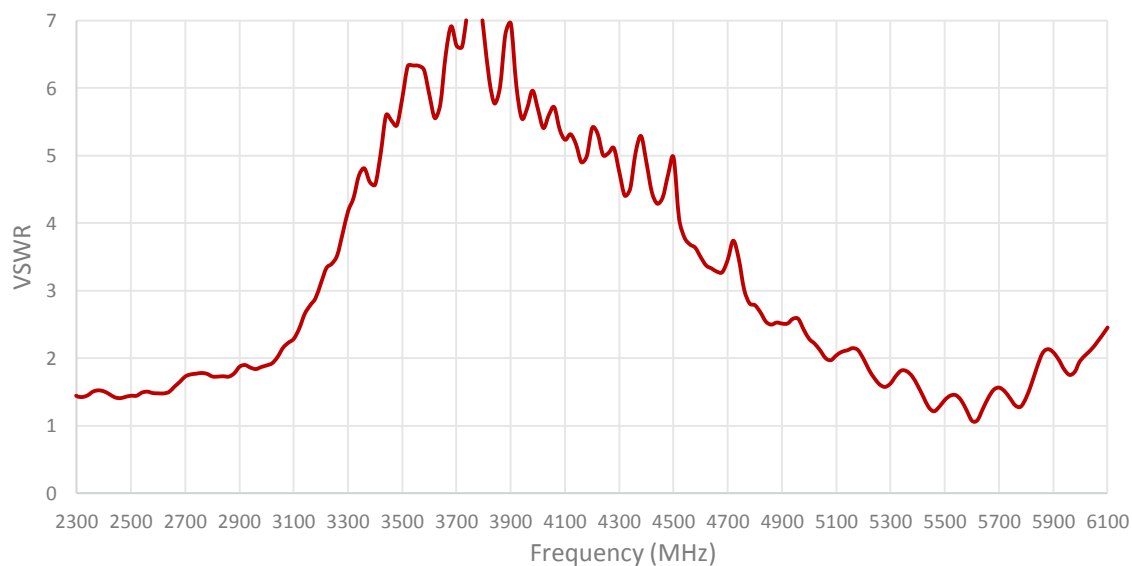

3. Antenna parameters