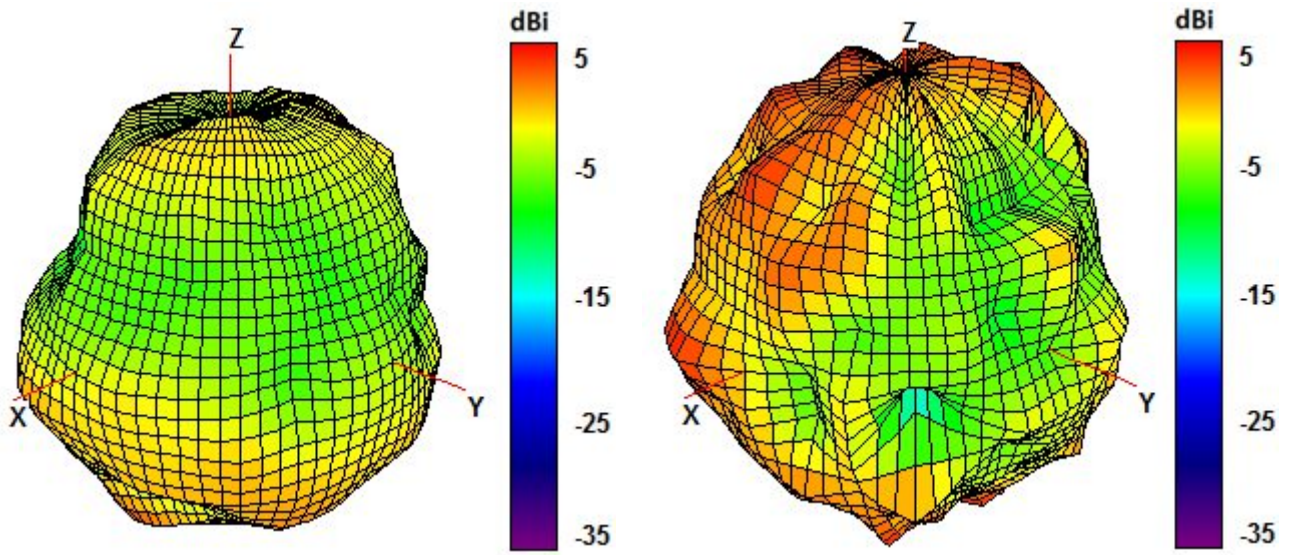

Radiation pattern reference

2450 and 5500 MHz Radiation pattern