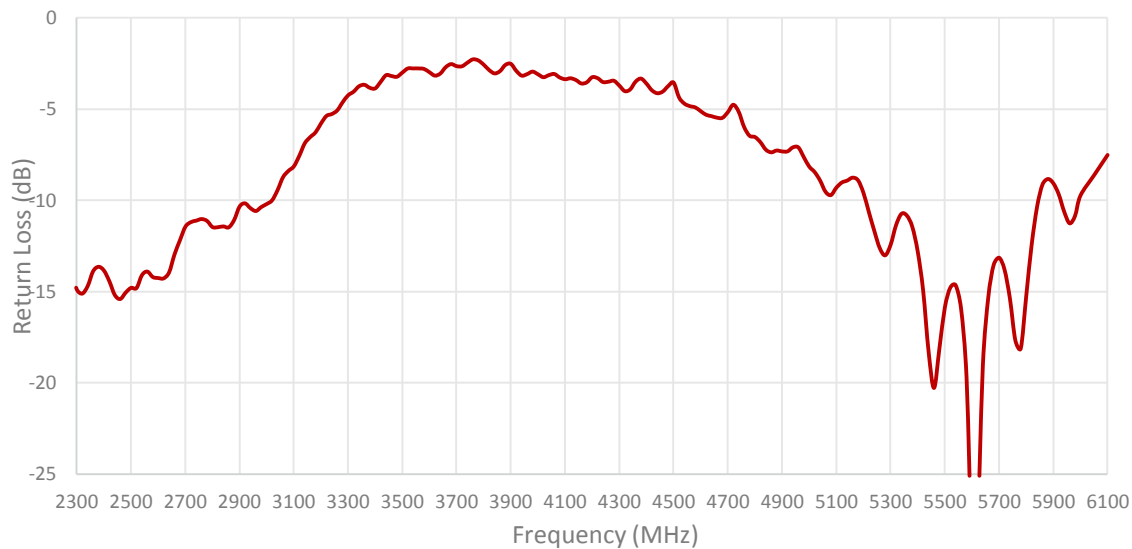

3. Antenna parameters