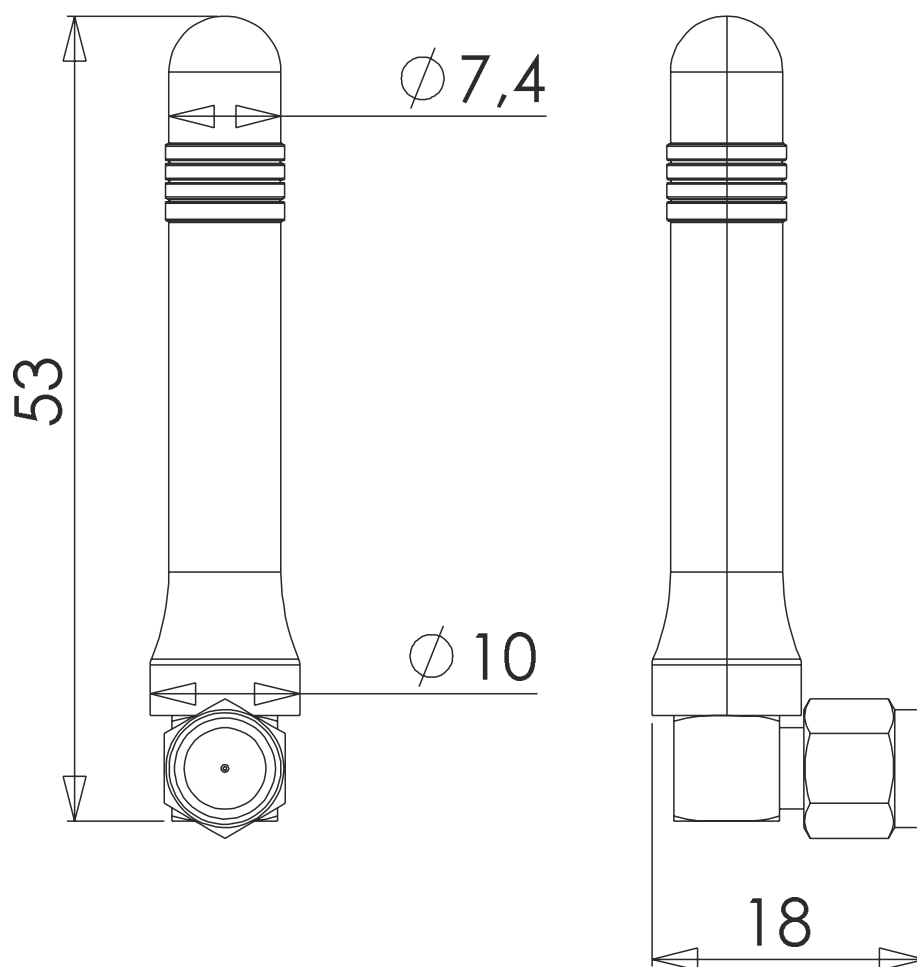

4. Antenna drawings