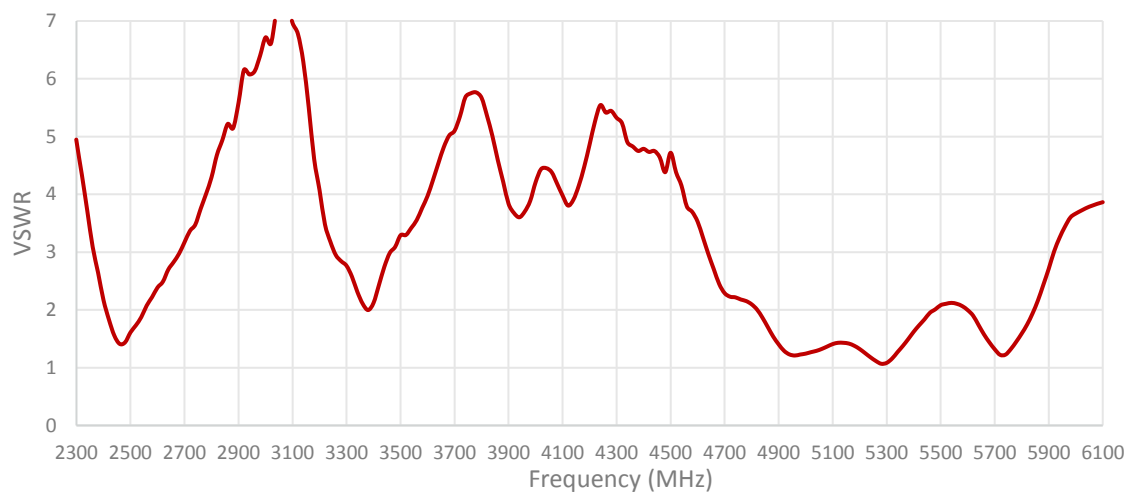

3. Antenna parameters