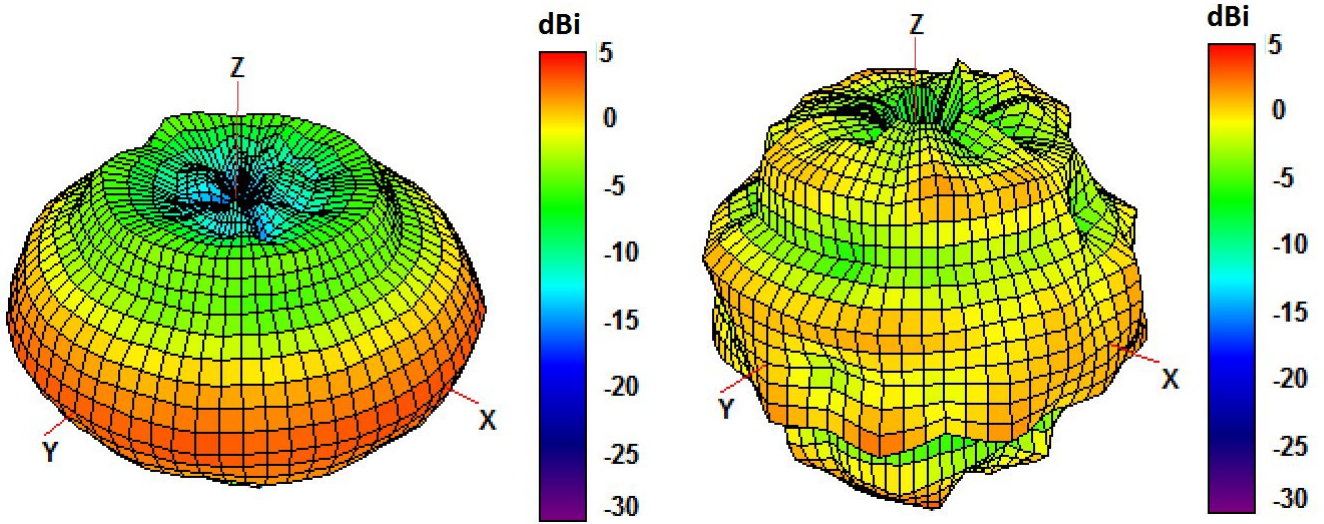

Radiation pattern reference

2450 and 5500 MHz Radiation pattern