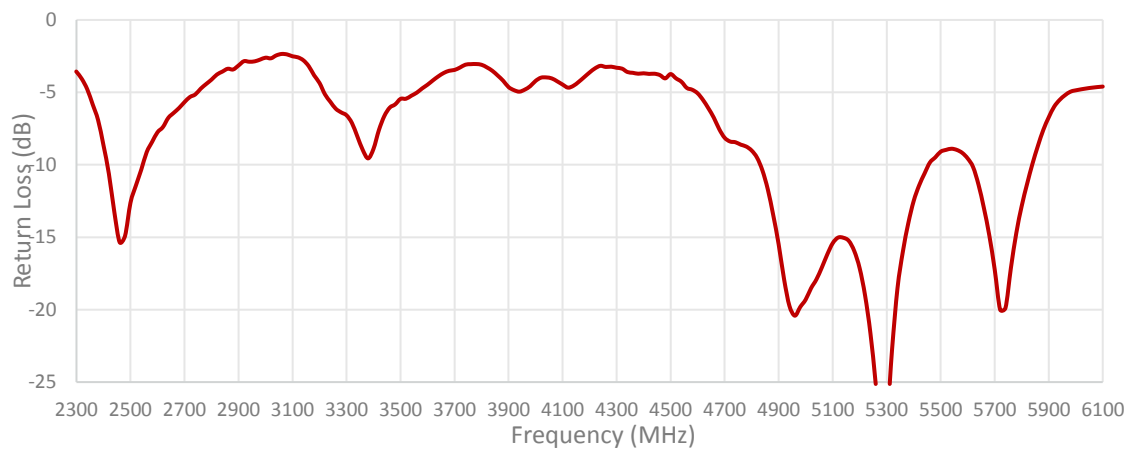

3. Antenna parameters