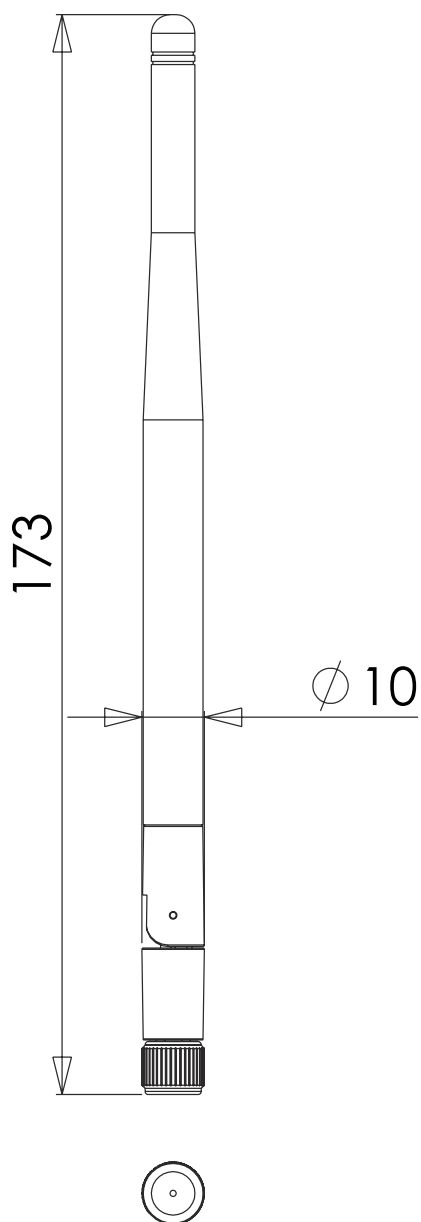

4. Antenna drawings