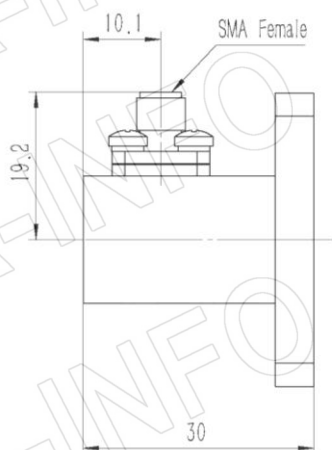

Outline Drawing (Size: mm)

AINFO Inc.

China(Beijing): Tel: (+86) 10-6266-7326,
China(Chengdu): Tel: (+86) 28-8519-2786,
USA: Tel: (+1) 949-639-9688,

Page 1 of 3

(+86) 10-6266-7327 Fax: (+86) 10-6266-7379
(+86) 28-8519-3044 Fax: (+86) 28-8519-3068
(+1) 949-639-9608 Fax: (+1) 949-639-9670

Website: www.ainfoinc.com
Email: sales@ainfoinc.com