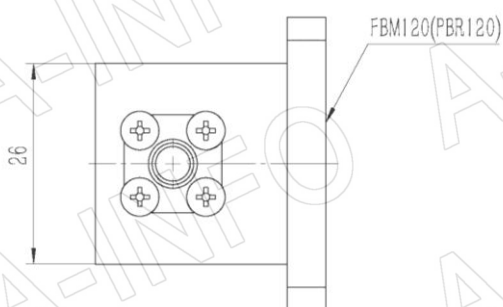

Outline Drawing (Size: mm)

AINFO Inc.

China(Beijing): Tel: (+86) 10-6266-7326,
China(Chengdu): Tel: (+86) 28-8519-2786,
USA: Tel: (+1) 949-639-9688,

Page 1 of 3

(+86) 10-6266-7327 Fax: (+86) 10-6266-7379
(+86) 28-8519-3044 Fax: (+86) 28-8519-3068
(+1) 949-639-9608 Fax: (+1) 949-639-9670

Website: www.ainfoinc.com
Email: sales@ainfoinc.com