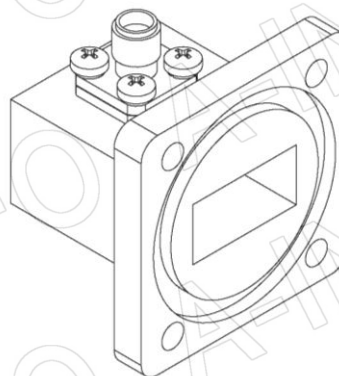

Outline Drawing (Size: mm)

AINFO Inc.

China(Beijing): Tel: (+86) 10-6266-7326,
China(Chengdu): Tel: (+86) 28-8519-2786,
USA: Tel: (+1) 949-639-9688,

Page 1 of 3

(+86) 10-6266-7327 Fax: (+86) 10-6266-7379
(+86) 28-8519-3044 Fax: (+86) 28-8519-3068
(+1) 949-639-9608 Fax: (+1) 949-639-9670

Website: www.ainfoinc.com
Email: sales@ainfoinc.com