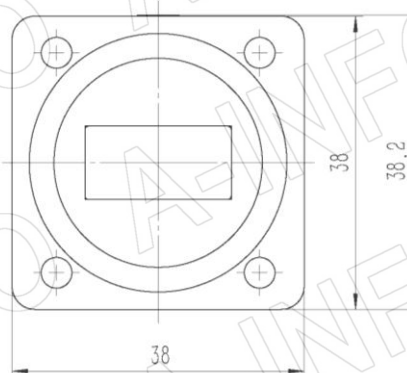

Outline Drawing (Size: mm)

AINFO Inc.

China(Beijing): Tel: (+86) 10-6266-7326,
China(Chengdu): Tel: (+86) 28-8519-2786,
USA: Tel: (+1) 949-639-9688,

Page 1 of 3

(+86) 10-6266-7327 Fax: (+86) 10-6266-7379
(+86) 28-8519-3044 Fax: (+86) 28-8519-3068
(+1) 949-639-9608 Fax: (+1) 949-639-9670

Website: www.ainfoinc.com
Email: sales@ainfoinc.com