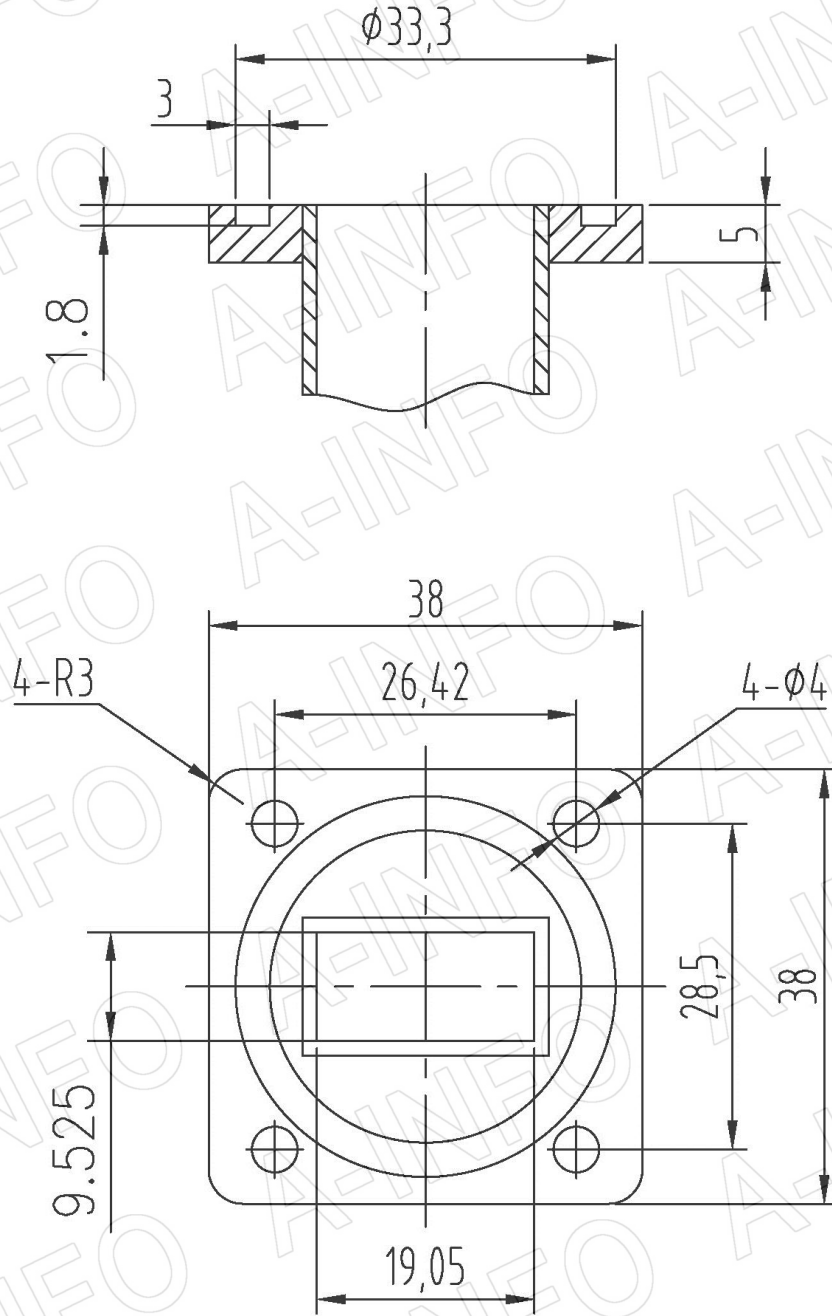

## Technical Specification

EIA WR	WR75
Frequency Range(GHz)	10.0 – 15.0
Insertion Loss(dB)	0.25 Max.
VSWR	1.25:1 Max.
Flange	FBM120(PBR120)
Connector	SMA-Female
Power Handling(W CW)	50
Peak Power(KW)	3
Material	Al
Size(mm)	30 x 38 x 38.2
Net Weight(Kg)	0.03 Around

## Outline Drawing (Size: mm)

**AINFO Inc.**

China(Beijing): Tel: (+86) 10-6266-7326,  
 China(Chengdu): Tel: (+86) 28-8519-2786,  
 USA: Tel: (+1) 949-639-9688,

Page 1 of 3

(+86) 10-6266-7327 Fax: (+86) 10-6266-7379  
 (+86) 28-8519-3044 Fax: (+86) 28-8519-3068  
 (+1) 949-639-9608 Fax: (+1) 949-639-9670

## Flange Drawing (Size: mm)