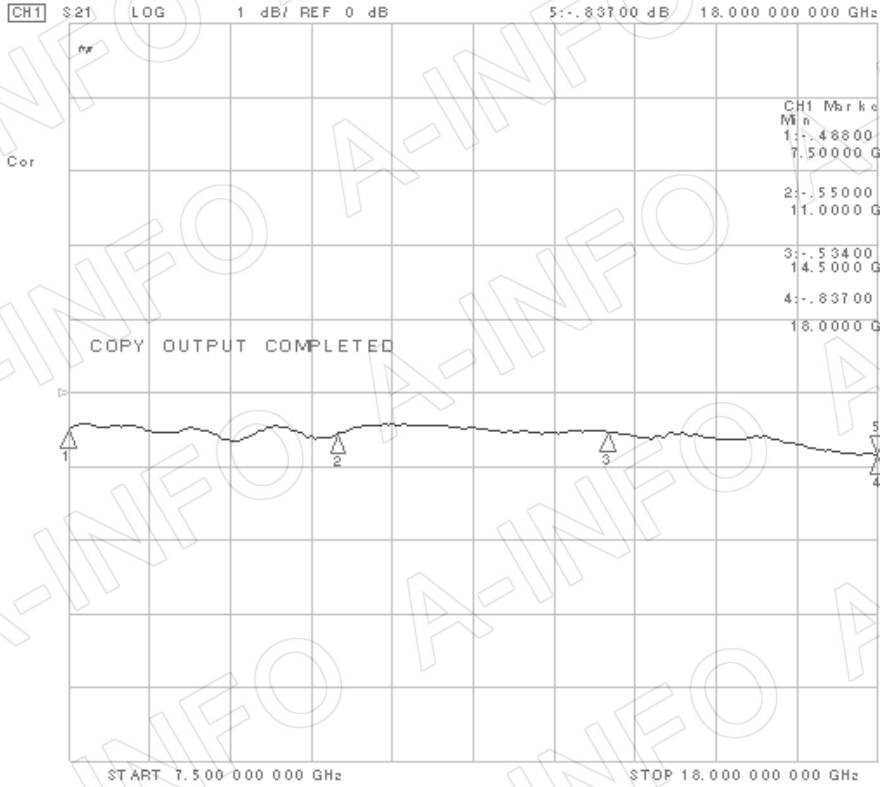

Test Results

I. L. (Test with two adapters back to back)

VSWR