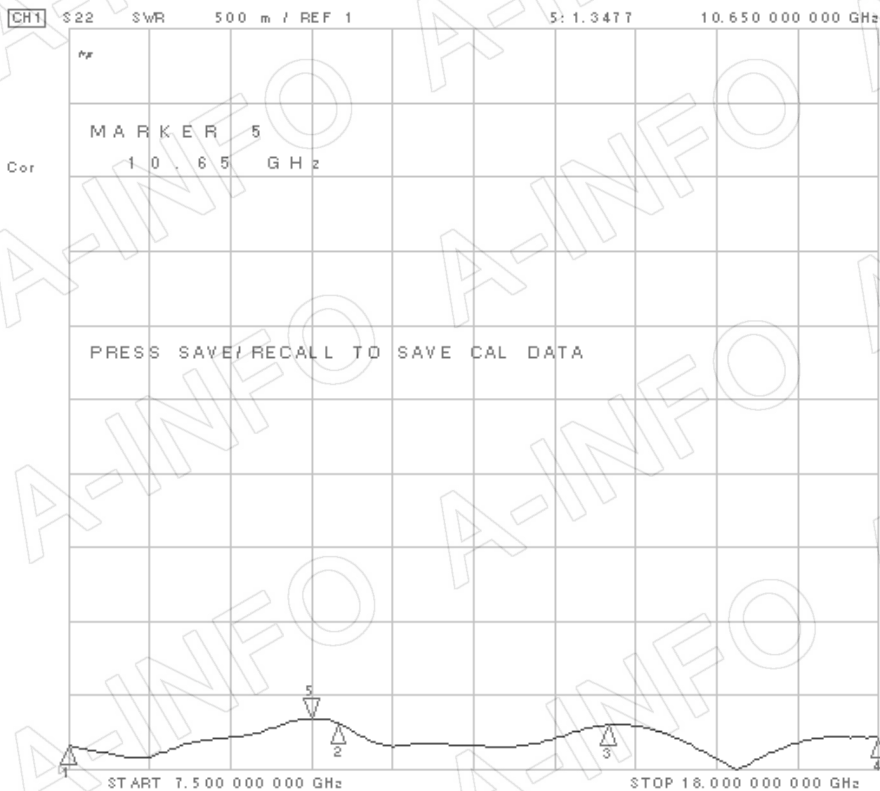

AINFO Inc.

Page 3 of 3

China(Beijing):
China(Chengdu):
USA:

Tel: (+86) 10-6266-7326,
Tel: (+86) 28-8519-2786,
Tel: (+1) 949-639-9688,

(+86) 10-6266-7327
(+86) 28-8519-3044
(+1) 949-639-9608

Fax: (+86) 10-6266-7379
Fax: (+86) 28-8519-3068
Fax: (+1) 949-639-9670

Website: www.ainfoinc.com
Email: sales@ainfoinc.com