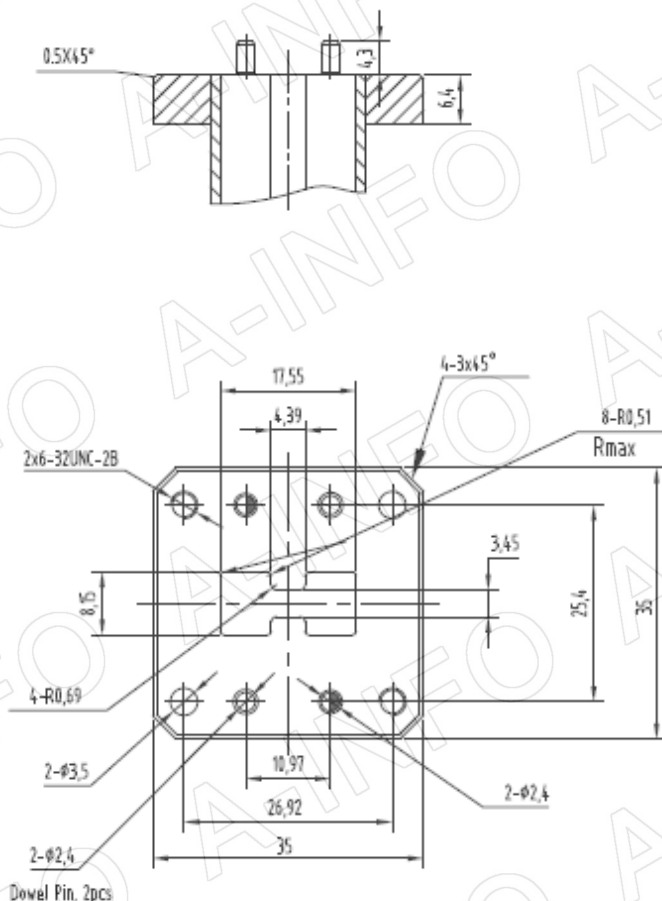

Technical Specification

EIA WRD	WRD750
Frequency Range(GHz)	7.5 – 18.0
Insertion Loss(dB)	0.5 Max.
VSWR	1.50:1 Max.
Flange	FPWRD750D24
Connector	N-Female
Average Power(W CW)	150 Max.
Peak Power(KW)	5
Material	Cu
Size(mm)	56.8 x 35 x 35
Net Weight(Kg)	0.20 Around

Fax: (+86) 10-6266-7379
Fax: (+86) 28-8519-3068
Fax: (+1) 949-639-9670

Website: www.ainfoinc.com
Email: sales@ainfoinc.com

Flange Drawing (Size: mm)

FPWRD750D24

(With two through mounting holes
and two screws holes)