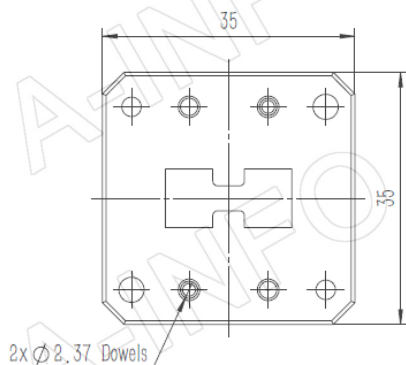

Outline Drawing (Size: mm)

AINFO Inc.

Page 1 of 3

China(Beijing):
China(Chengdu):
USA :

Tel: (+86) 10-6266-7326,
Tel: (+86) 28-8519-2786,
Tel: (+1) 949-639-9688,

(+86) 10-6266-7327
(+86) 28-8519-3044
(+1) 949-639-9608

Fax: (+86) 10-6266-7379
Fax: (+86) 28-8519-3068
Fax: (+1) 949-639-9670

Website: www.ainfoinc.com
Email: sales@ainfoinc.com