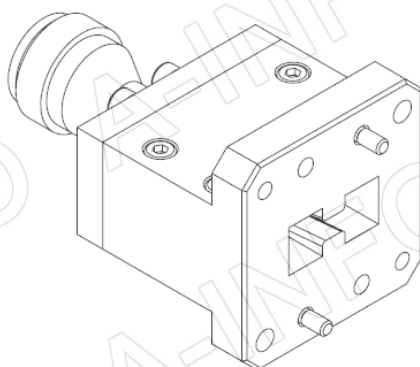

Outline Drawing (Size: mm)

AINFO Inc.

Page 1 of 3

China(Beijing):
China(Chengdu):
USA :

Tel: (+86) 10-6266-7326,
Tel: (+86) 28-8519-2786,
Tel: (+1) 949-639-9688,

(+86) 10-6266-7327
(+86) 28-8519-3044
(+1) 949-639-9608

Fax: (+86) 10-6266-7379
Fax: (+86) 28-8519-3068
Fax: (+1) 949-639-9670

Website: www.ainfoinc.com
Email: sales@ainfoinc.com