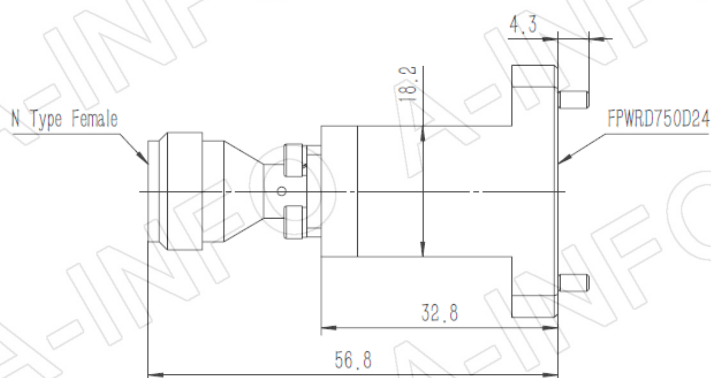

Outline Drawing (Size: mm)

AINFO Inc.

Page 1 of 3

China(Beijing):
China(Chengdu):
USA :

Tel: (+86) 10-6266-7326,
Tel: (+86) 28-8519-2786,
Tel: (+1) 949-639-9688,

(+86) 10-6266-7327
(+86) 28-8519-3044
(+1) 949-639-9608

Fax: (+86) 10-6266-7379
Fax: (+86) 28-8519-3068
Fax: (+1) 949-639-9670

Website: www.ainfoinc.com
Email: sales@ainfoinc.com