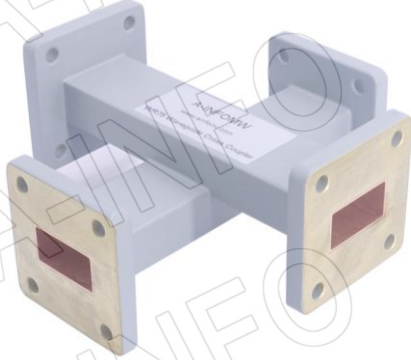

Technical Specification

EIA WR	WR75
Frequency Range(GHz)	10.0 - 15.0
Coupling(dB)	40
Coupling Accuracy(dB)	±0.7 Max.
Frequency Sensitivity(dB)	±1.0 Max.
Directivity(dB)	18 Min.
Insertion Loss(dB)	0.1 Max. (Not including the theoretical loss 4.34×10^{-4} dB)
Mainline VSWR	1.05:1 Max.
Secondline VSWR	1.05:1 Max.
Flange	FBP120(UBR120)
Material	Cu
Size(mm)	95.25 x 95.25 x 48.325
Net Weight(Kg)	0.30 Around