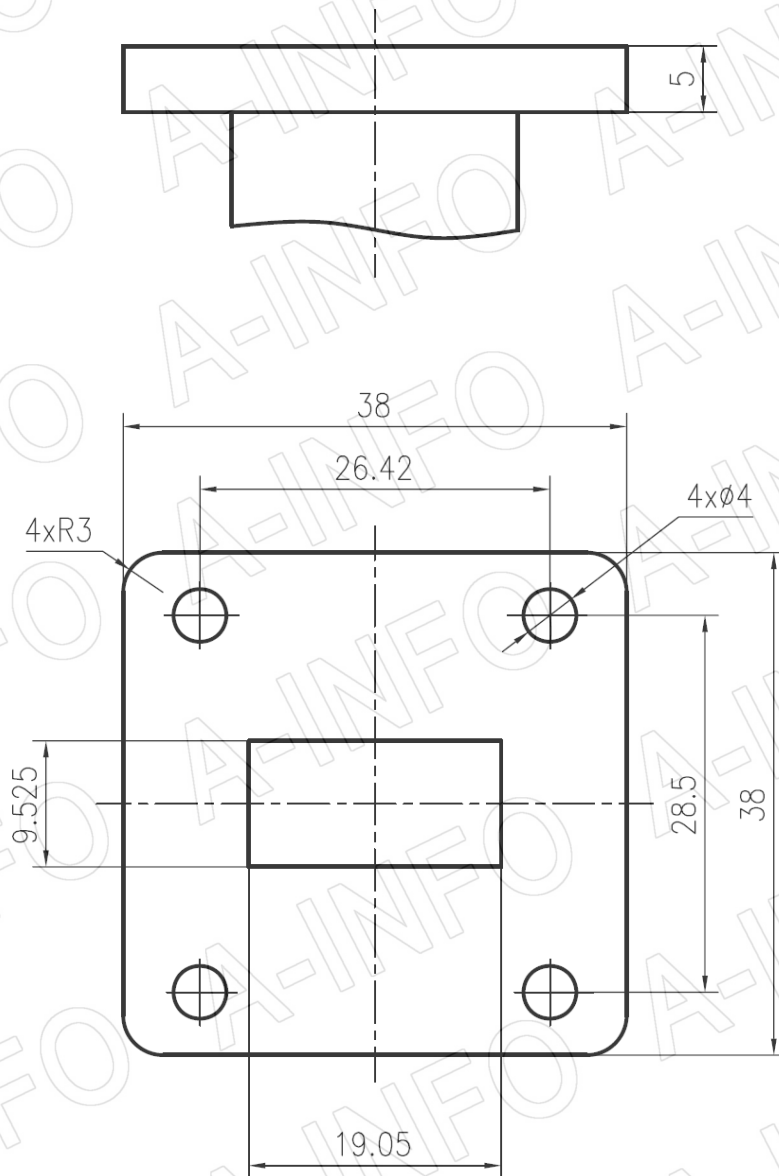

Technical Specification

EIA WR	WR75
Frequency Range(GHz)	10.0 - 15.0
Coupling(dB)	40
Coupling Accuracy(dB)	±0.7 Max.
Frequency Sensitivity(dB)	±1.0 Max.
Directivity(dB)	18 Min.
Insertion Loss(dB)	0.1 Max. (Not including the theoretical loss 4.34×10^{-4} dB)
Mainline VSWR	1.05:1 Max.
Secondline VSWR	1.05:1 Max.
Flange	FBP120(UBR120)
Material	Cu
Size(mm)	95.25 x 95.25 x 48.325
Net Weight(Kg)	0.30 Around

Outline Drawing (Size: mm)

AINFO Inc.

China(Beijing): Tel: (+86) 10-6266-7326,
China(Chengdu): Tel: (+86) 28-8519-2786,
USA : Tel: (+1) 949-639-9688,

Page 1 of 5

(+86) 10-6266-7327 Fax: (+86) 10-6266-7379
(+86) 28-8519-3044 Fax: (+86) 28-8519-3068
(+1) 949-639-9608 Fax: (+1) 949-639-9670

Website: www.ainfoinc.com
Email: sales@ainfoinc.com

Flange Drawing (Size: mm)

FBP120

AINFO Inc.

China(Beijing): Tel: (+86) 10-6266-7326,
China(Chengdu): Tel: (+86) 28-8519-2786,
USA: Tel: (+1) 949-639-9688,