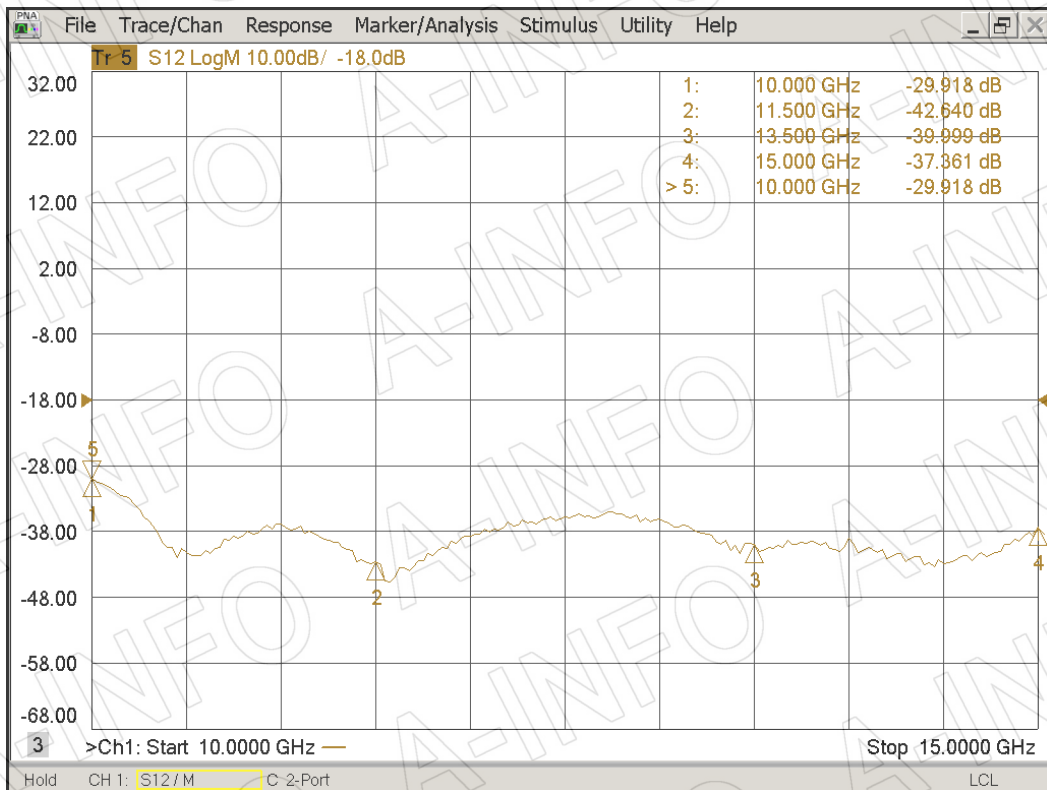

Technical Specification

EIA WR	WR75
Frequency Range(GHz)	10.0 - 15.0
Coupling(dB)	40
Coupling Accuracy(dB)	±0.7 Max.
Frequency Sensitivity(dB)	±1.0 Max.
Directivity(dB)	18 Min.
Insertion Loss(dB)	0.1 Max. (Not including the theoretical loss 4.34×10^{-4} dB)
Mainline VSWR	1.05:1 Max.
Secondline VSWR	1.05:1 Max.
Flange	FBP120(UBR120)
Material	Cu
Size(mm)	95.25 x 95.25 x 48.325
Net Weight(Kg)	0.30 Around

Coupling

Directivity

I.L.(Including the theoretical loss 4.34×10^{-4} dB)

Mainline VSWR

AINFO Inc.

China(Beijing):
China(Chengdu):
USA :

Tel: (+86) 10-6266-7326,
Tel: (+86) 28-8519-2786,
Tel: (+1) 949-639-9688,