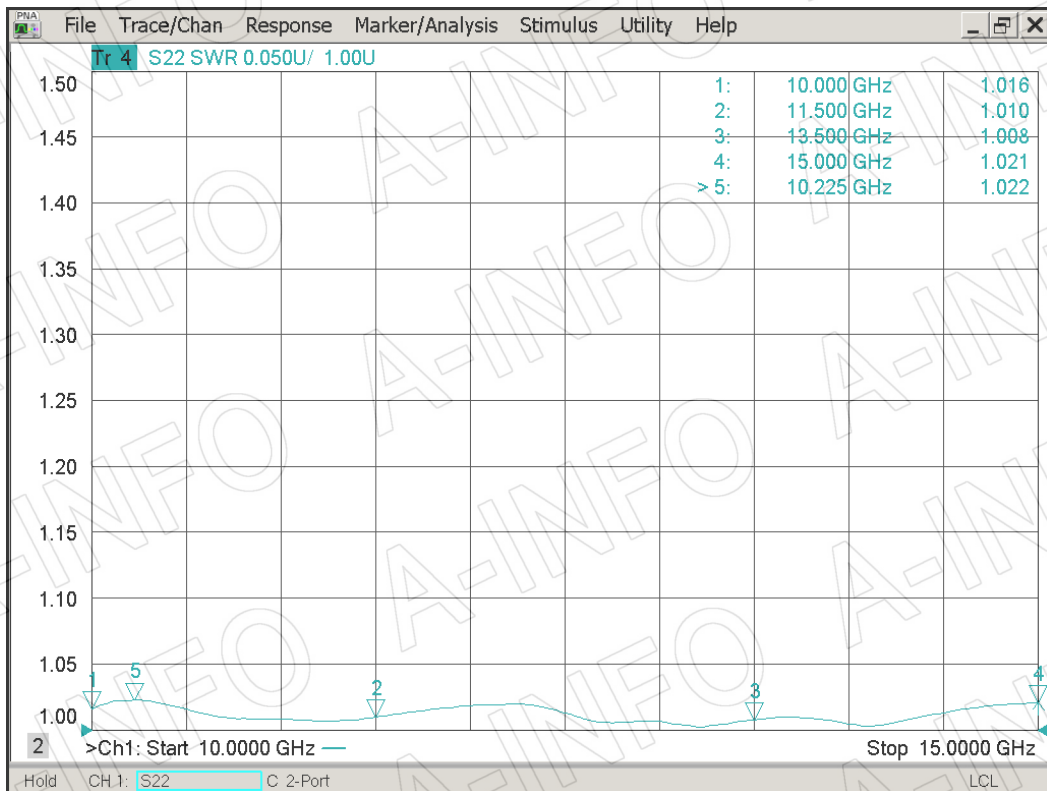

Technical Specification

EIA WR	WR75
Frequency Range(GHz)	10.0 - 15.0
Coupling(dB)	40
Coupling Accuracy(dB)	±0.7 Max.
Frequency Sensitivity(dB)	±1.0 Max.
Directivity(dB)	18 Min.
Insertion Loss(dB)	0.1 Max. (Not including the theoretical loss 4.34×10^{-4} dB)
Mainline VSWR	1.05:1 Max.
Secondline VSWR	1.05:1 Max.
Flange	FBP120(UBR120)
Material	Cu
Size(mm)	95.25 x 95.25 x 48.325
Net Weight(Kg)	0.30 Around

Coupling

Directivity

I.L.(Including the theoretical loss 4.34×10^{-4} dB)

Mainline VSWR

AINFO Inc.

China(Beijing):
China(Chengdu):
USA :

Tel: (+86) 10-6266-7326,
Tel: (+86) 28-8519-2786,
Tel: (+1) 949-639-9688,