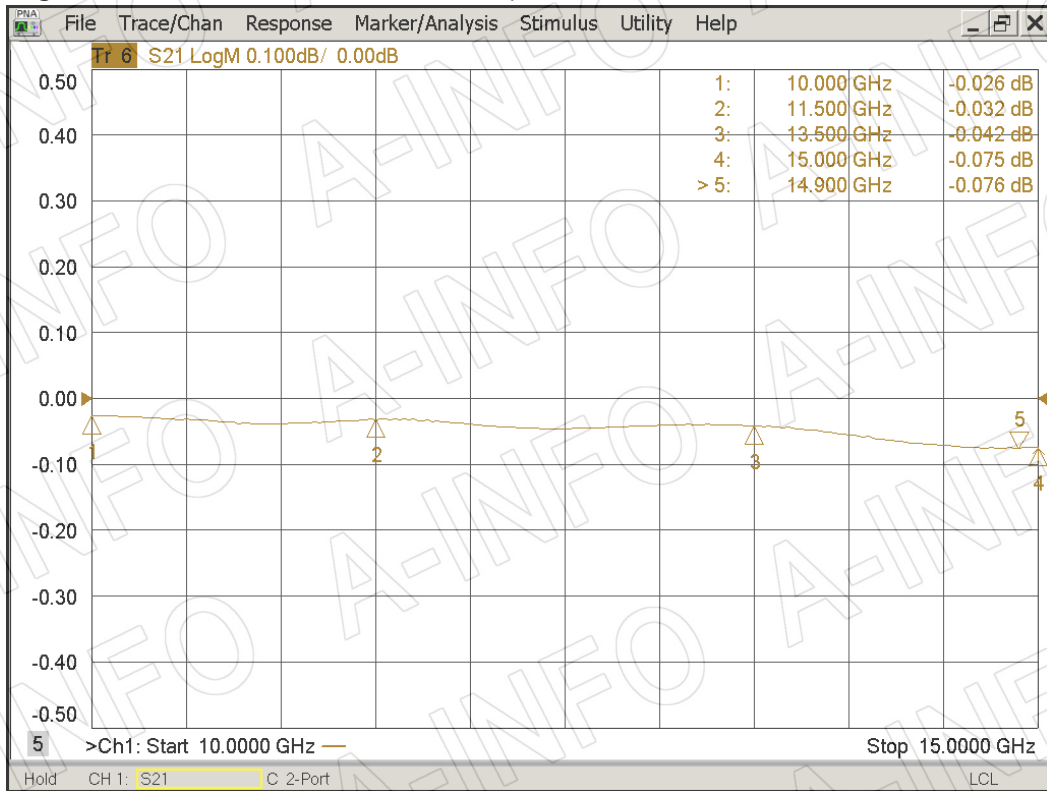

Technical Specification

EIA WR	WR75
Frequency Range(GHz)	10.0 - 15.0
Coupling(dB)	40
Coupling Accuracy(dB)	±0.7 Max.
Frequency Sensitivity(dB)	±1.0 Max.
Directivity(dB)	18 Min.
Insertion Loss(dB)	0.1 Max. (Not including the theoretical loss 4.34×10^{-4} dB)
Mainline VSWR	1.05:1 Max.
Secondline VSWR	1.05:1 Max.
Flange	FBP120(UBR120)
Material	Cu
Size(mm)	95.25 x 95.25 x 48.325
Net Weight(Kg)	0.30 Around

Coupling

Directivity

I.L.(Including the theoretical loss 4.34×10^{-4} dB)

Mainline VSWR

AINFO Inc.

China(Beijing):
China(Chengdu):
USA :

Tel: (+86) 10-6266-7326,
Tel: (+86) 28-8519-2786,
Tel: (+1) 949-639-9688,