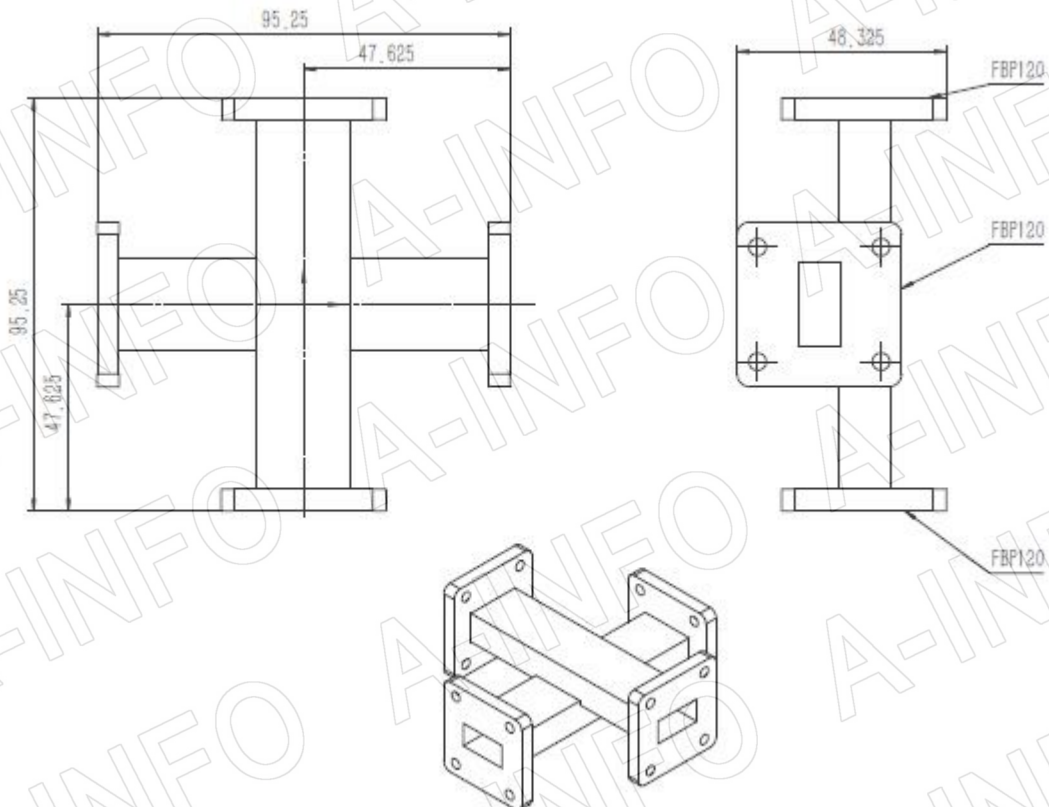

Outline Drawing (Size: mm)

AINFO Inc.

China(Beijing): Tel: (+86) 10-6266-7326,
China(Chengdu): Tel: (+86) 28-8519-2786,
USA : Tel: (+1) 949-639-9688,

Page 1 of 5

(+86) 10-6266-7327 Fax: (+86) 10-6266-7379
(+86) 28-8519-3044 Fax: (+86) 28-8519-3068
(+1) 949-639-9608 Fax: (+1) 949-639-9670

Website: www.ainfoinc.com
Email: sales@ainfoinc.com