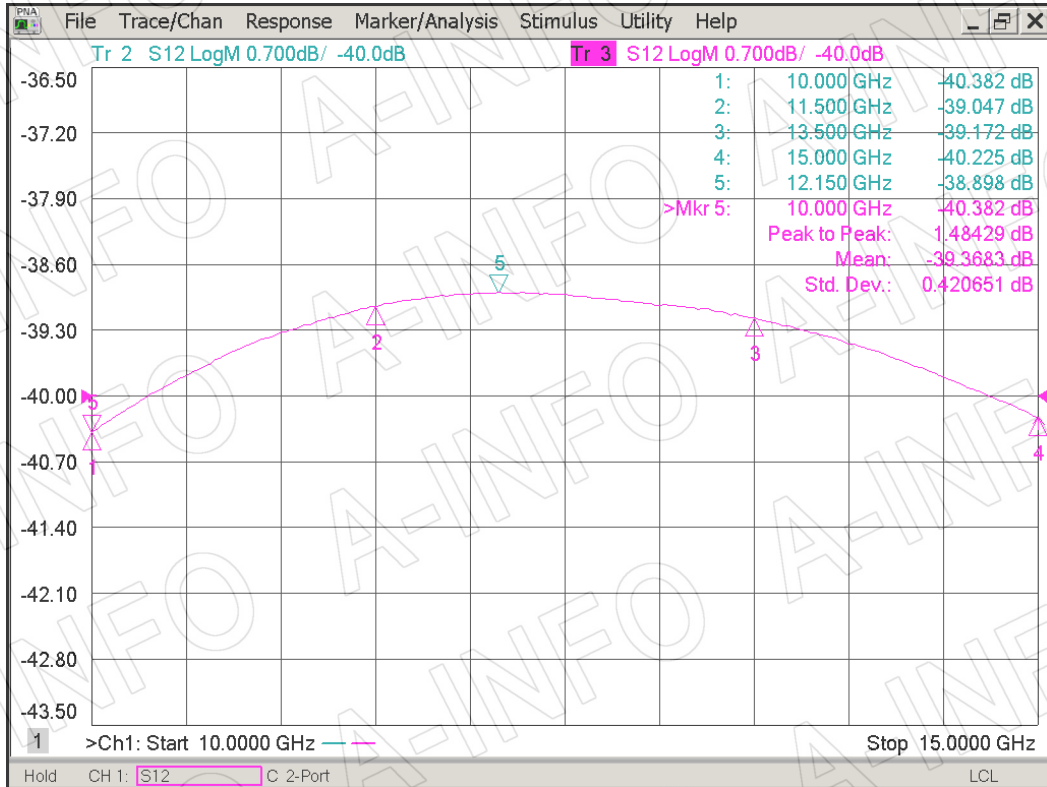

Test Results

Coupling