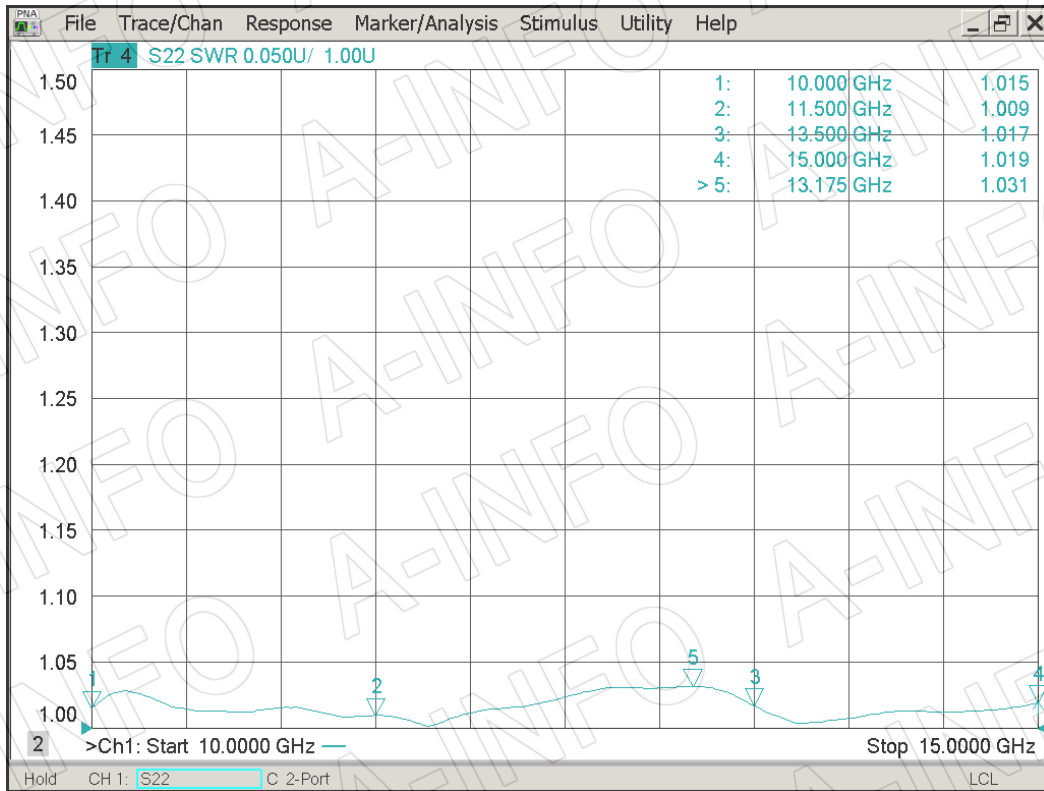

Secondline VSWR

AINFO Inc.

China(Beijing): Tel: (+86) 10-6266-7326,
China(Chengdu): Tel: (+86) 28-8519-2786,
USA: Tel: (+1) 949-639-9688,

Page 5 of 5

(+86) 10-6266-7327 Fax: (+86) 10-6266-7379
(+86) 28-8519-3044 Fax: (+86) 28-8519-3068
(+1) 949-639-9608 Fax: (+1) 949-639-9670

Website: www.ainfoinc.com
Email: sales@ainfoinc.com