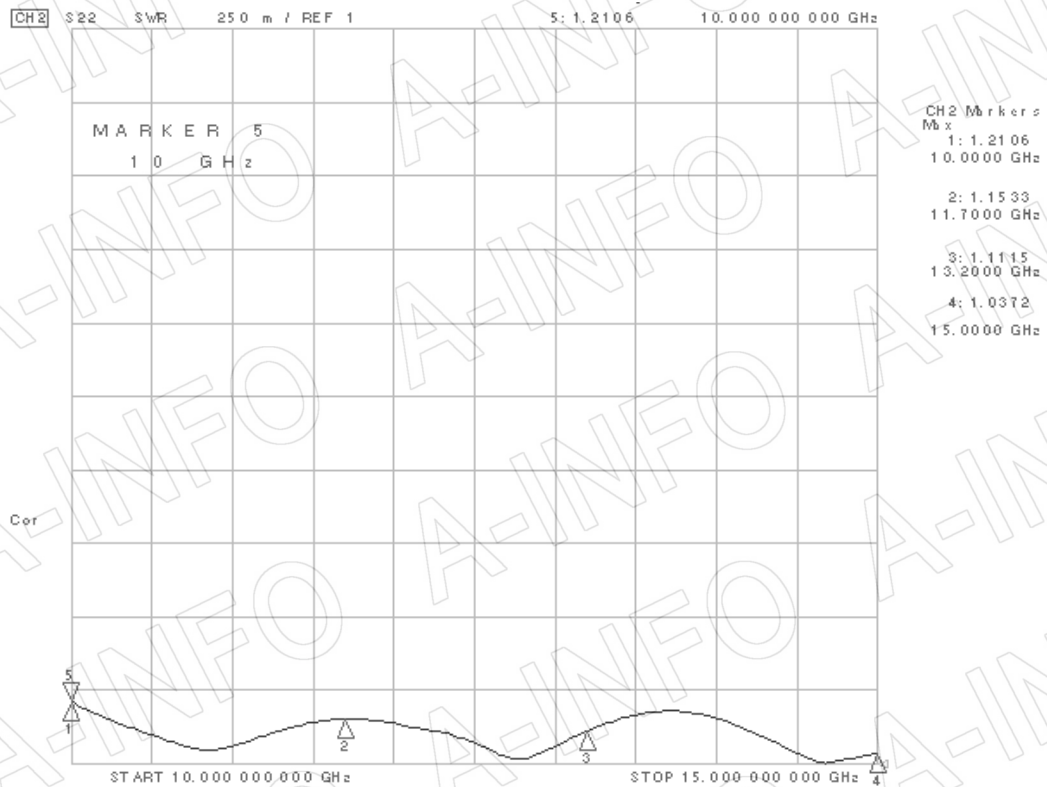

Test Results

I. L. (Test with two adapters back to back)

VSWR

AINFO Inc.

Page 3 of 3

China(Beijing):
China(Chengdu):
USA :

Tel: (+86) 10-6266-7326,
Tel: (+86) 28-8519-2786,
Tel: (+1) 949-639-9688,

(+86) 10-6266-7327
(+86) 28-8519-3044
(+1) 949-639-9608

Fax: (+86) 10-6266-7379
Fax: (+86) 28-8519-3068
Fax: (+1) 949-639-9670

Website: www.ainfoinc.com
Email: sales@ainfoinc.com