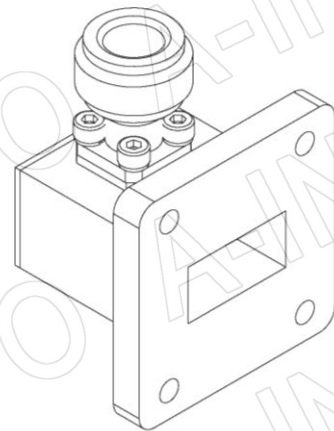

Outline Drawing (Size: mm)

AINFO Inc.

China(Beijing):
China(Chengdu):
USA :

Tel: (+86) 10-6266-7326,
Tel: (+86) 28-8519-2786,
Tel: (+1) 949-639-9688,

(+86) 10-6266-7327
(+86) 28-8519-3044
(+1) 949-639-9608

Fax: (+86) 10-6266-7379
Fax: (+86) 28-8519-3068
Fax: (+1) 949-639-9670

Website: www.ainfoinc.com
Email: sales@ainfoinc.com