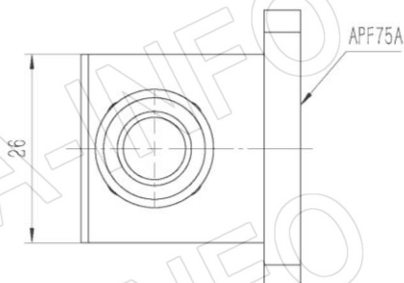

Outline Drawing (Size: mm)

AINFO Inc.

China(Beijing):
China(Chengdu):
USA :

Tel: (+86) 10-6266-7326,
Tel: (+86) 28-8519-2786,
Tel: (+1) 949-639-9688,

(+86) 10-6266-7327
(+86) 28-8519-3044
(+1) 949-639-9608

Fax: (+86) 10-6266-7379
Fax: (+86) 28-8519-3068
Fax: (+1) 949-639-9670

Website: www.ainfoinc.com
Email: sales@ainfoinc.com