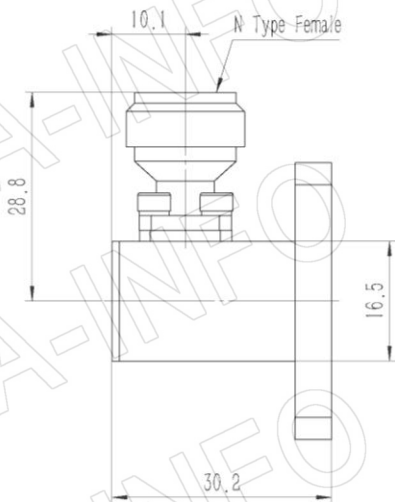

Outline Drawing (Size: mm)

AINFO Inc.

China(Beijing):
China(Chengdu):
USA :

Tel: (+86) 10-6266-7326,
Tel: (+86) 28-8519-2786,
Tel: (+1) 949-639-9688,

(+86) 10-6266-7327
(+86) 28-8519-3044
(+1) 949-639-9608

Fax: (+86) 10-6266-7379
Fax: (+86) 28-8519-3068
Fax: (+1) 949-639-9670

Website: www.ainfoinc.com
Email: sales@ainfoinc.com