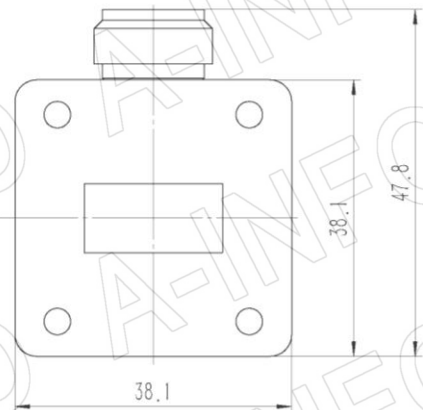

Outline Drawing (Size: mm)

AINFO Inc.

China(Beijing):
China(Chengdu):
USA :

Tel: (+86) 10-6266-7326,
Tel: (+86) 28-8519-2786,
Tel: (+1) 949-639-9688,

(+86) 10-6266-7327
(+86) 28-8519-3044
(+1) 949-639-9608

Fax: (+86) 10-6266-7379
Fax: (+86) 28-8519-3068
Fax: (+1) 949-639-9670

Website: www.ainfoinc.com
Email: sales@ainfoinc.com