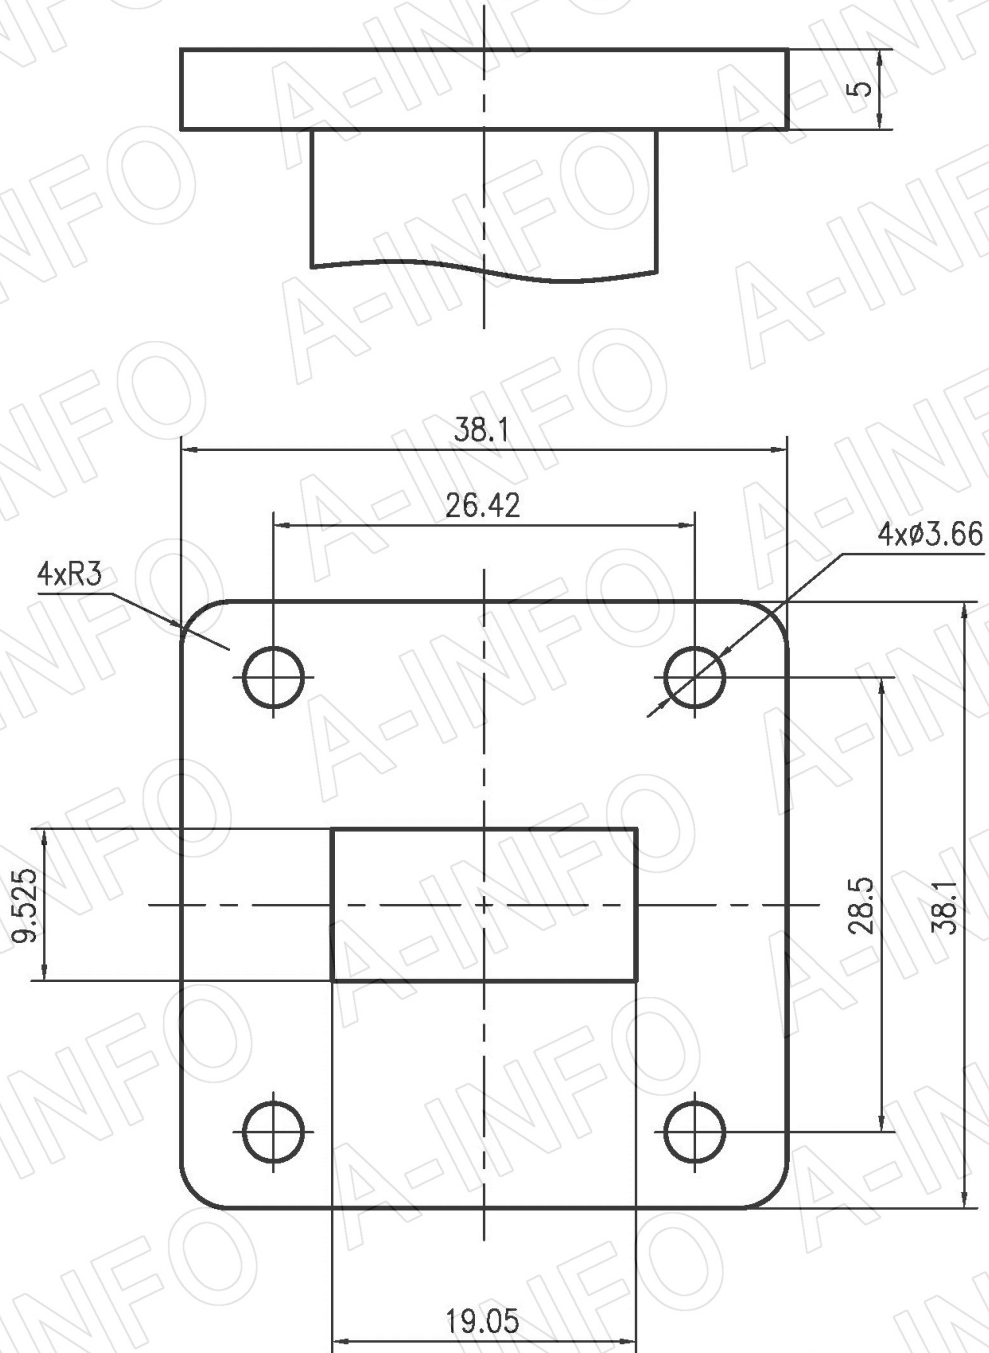

Technical Specification

EIA WR	WR75
Frequency Range(GHz)	10.0 – 15.0
Insertion Loss(dB)	0.23 Max.
VSWR	1.25:1 Max.
Flange	APF75A
Connector	N-Female
Average Power(W CW)	150 Max.
Peak Power(KW)	3
Material	Al
Size(mm)	30.2 x 38.1 x 47.8
Net Weight(Kg)	0.04 Around

Outline Drawing (Size: mm)

AINFO Inc.

China(Beijing):
China(Chengdu):
USA :

Tel: (+86) 10-6266-7326,
Tel: (+86) 28-8519-2786,
Tel: (+1) 949-639-9688,

(+86) 10-6266-7327
(+86) 28-8519-3044
(+1) 949-639-9608

Fax: (+86) 10-6266-7379
Fax: (+86) 28-8519-3068
Fax: (+1) 949-639-9670

Website: www.ainfoinc.com
Email: sales@ainfoinc.com

Flange Drawing (Size: mm)

APF75A

AINFO Inc.

Page 2 of 3

China(Beijing):
China(Chengdu):
USA :