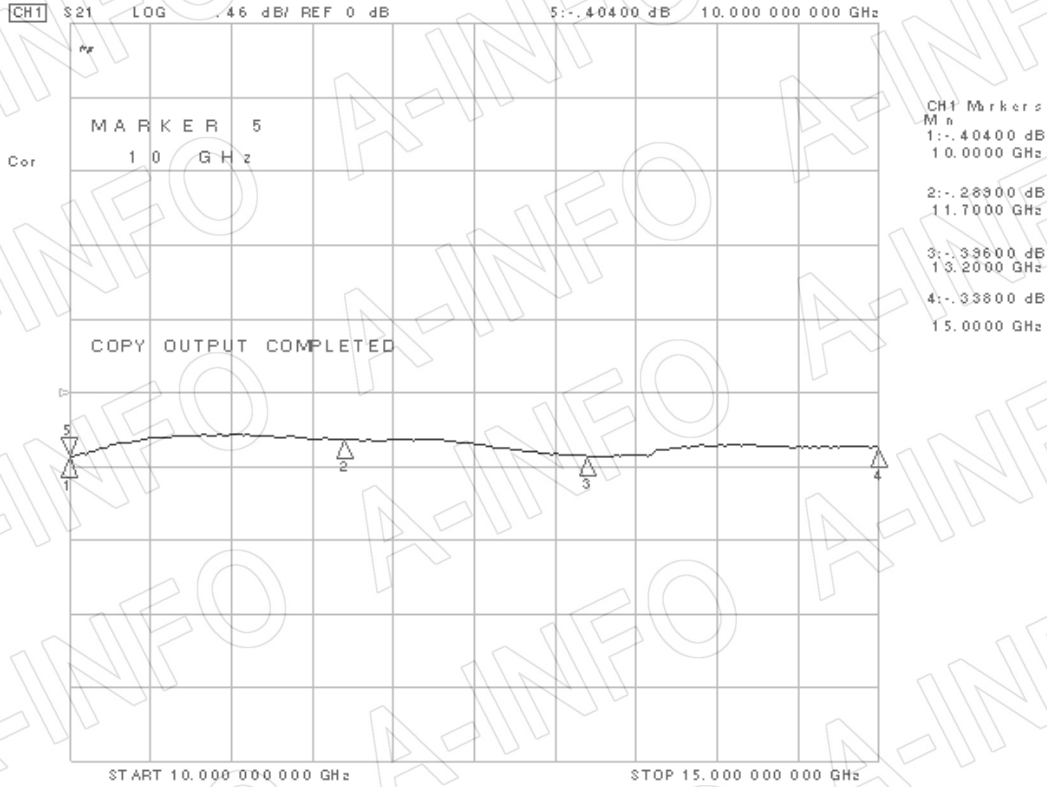

Test Results

I. L. (Test with two adapters back to back)