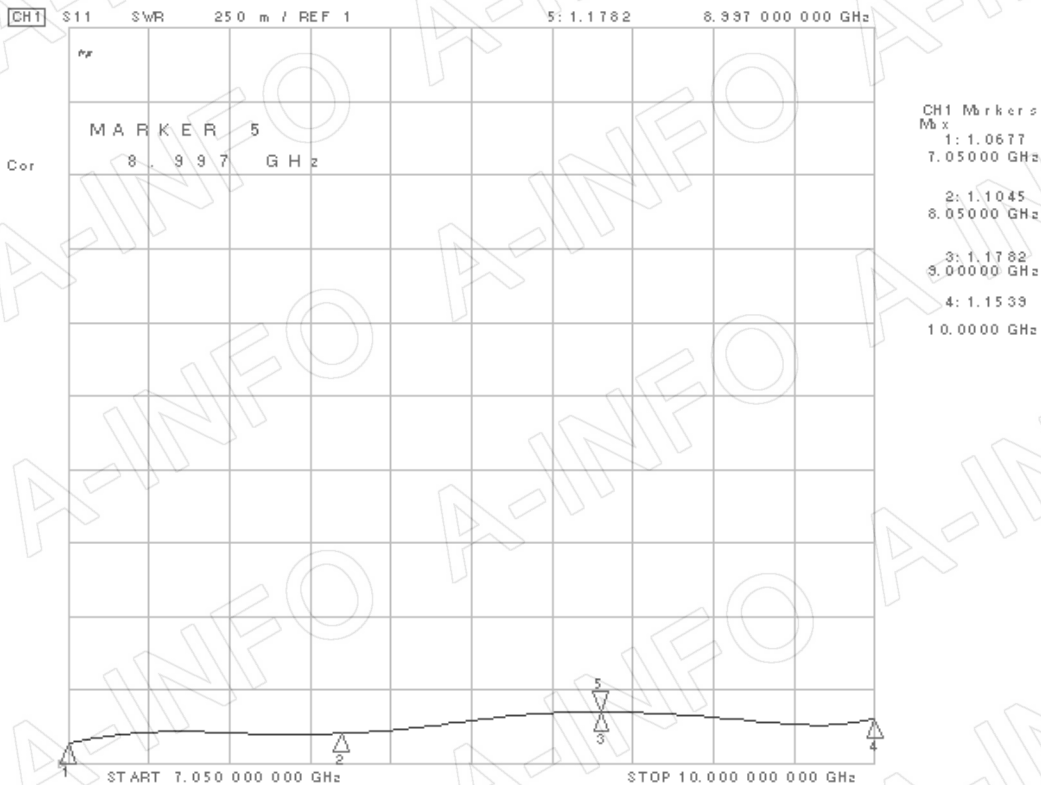

AINFO Inc.

Page 3 of 3

China(Beijing):
China(Chengdu):
USA :

Tel: (+86) 10-6266-7326,
Tel: (+86) 28-8519-2786,
Tel: (+1) 949-639-9688,

(+86) 10-6266-7327
(+86) 28-8519-3044
(+1) 949-639-9608

Fax: (+86) 10-6266-7379
Fax: (+86) 28-8519-3068
Fax: (+1) 949-639-9670

Website: www.ainfoinc.com
Email: sales@ainfoinc.com