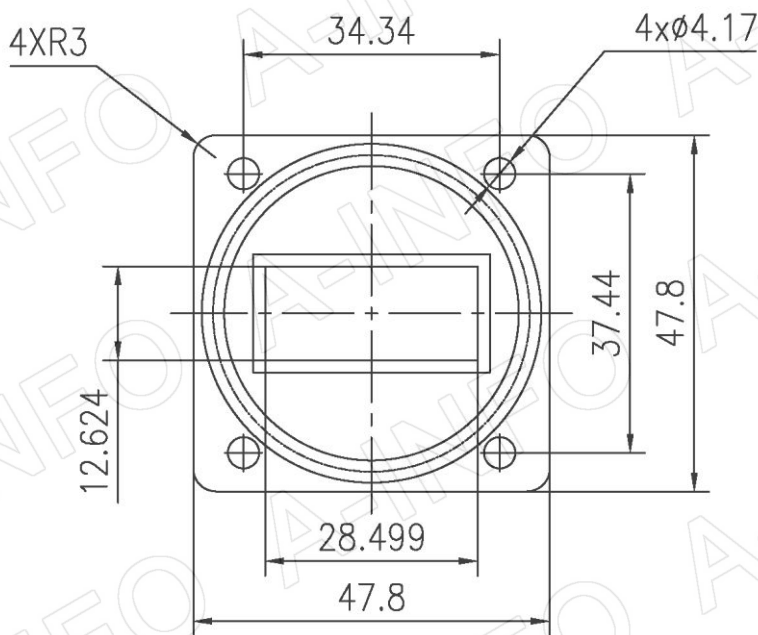

Flange Drawing (Size: mm)

FBM84

AINFO Inc.

Page 2 of 3

China(Beijing):
China(Chengdu):
USA :

Tel: (+86) 10-6266-7326,
Tel: (+86) 28-8519-2786,
Tel: (+1) 949-639-9688,

(+86) 10-6266-7327
(+86) 28-8519-3044
(+1) 949-639-9608

Fax: (+86) 10-6266-7379
Fax: (+86) 28-8519-3068
Fax: (+1) 949-639-9670

Website: www.ainfoinc.com
Email: sales@ainfoinc.com