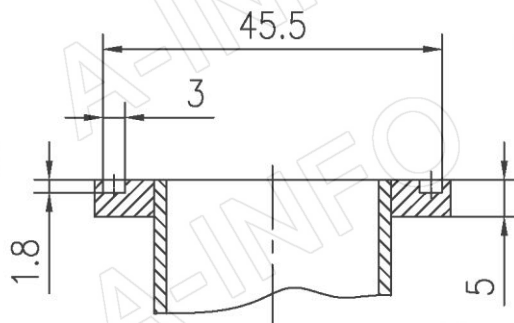

Flange Drawing (Size: mm)

FBM84

AINFO Inc.

Page 2 of 3

China(Beijing):
China(Chengdu):
USA :

Tel: (+86) 10-6266-7326,
Tel: (+86) 28-8519-2786,
Tel: (+1) 949-639-9688,

(+86) 10-6266-7327
(+86) 28-8519-3044
(+1) 949-639-9608

Fax: (+86) 10-6266-7379
Fax: (+86) 28-8519-3068
Fax: (+1) 949-639-9670

Website: www.ainfoinc.com
Email: sales@ainfoinc.com