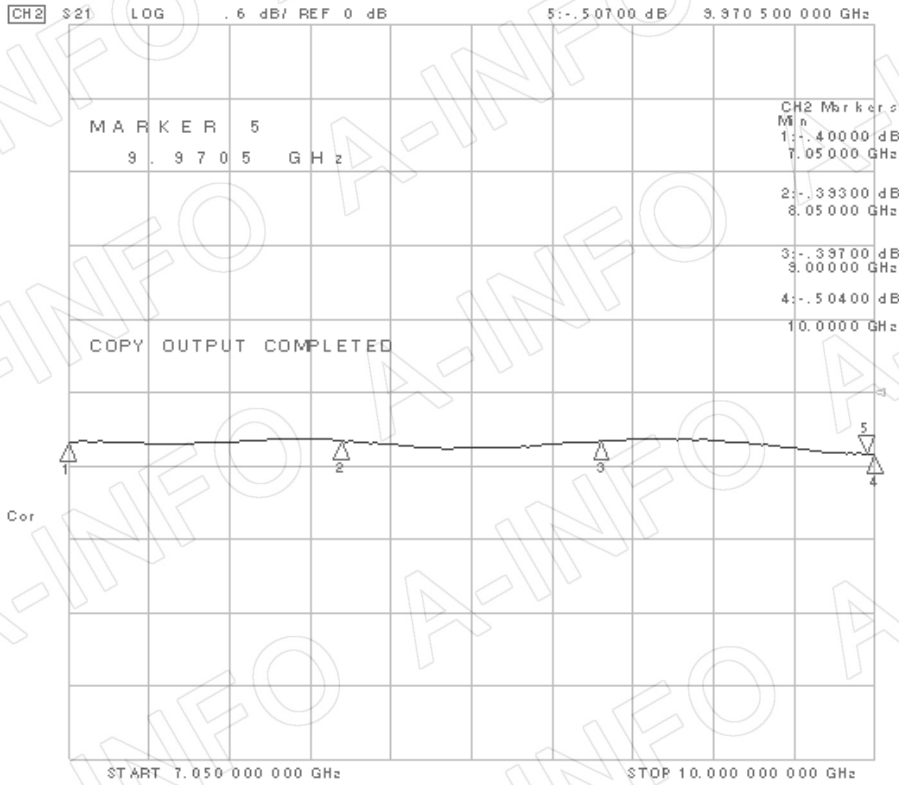

Test Results

I. L. (Test with two adapters back to back)

VSWR