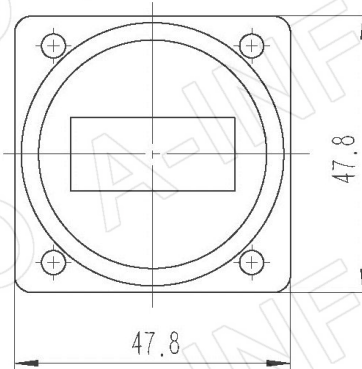

Outline Drawing (Size: mm)

AINFO Inc.

Page 1 of 3

China(Beijing):
China(Chengdu):
USA :

Tel: (+86) 10-6266-7326,
Tel: (+86) 28-8519-2786,
Tel: (+1) 949-639-9688,

(+86) 10-6266-7327
(+86) 28-8519-3044
(+1) 949-639-9608

Fax: (+86) 10-6266-7379
Fax: (+86) 28-8519-3068
Fax: (+1) 949-639-9670

Website: www.ainfoinc.com
Email: sales@ainfoinc.com