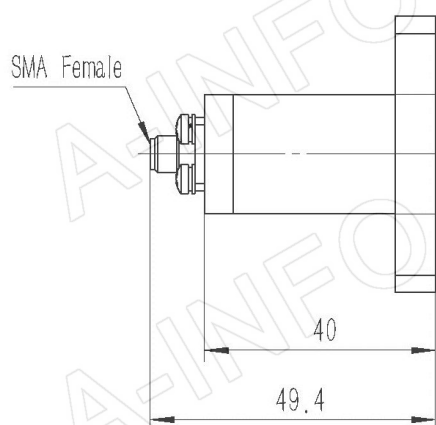

Outline Drawing (Size: mm)

AINFO Inc.

Page 1 of 3

China(Beijing):
China(Chengdu):
USA :

Tel: (+86) 10-6266-7326,
Tel: (+86) 28-8519-2786,
Tel: (+1) 949-639-9688,

(+86) 10-6266-7327
(+86) 28-8519-3044
(+1) 949-639-9608

Fax: (+86) 10-6266-7379
Fax: (+86) 28-8519-3068
Fax: (+1) 949-639-9670

Website: www.ainfoinc.com
Email: sales@ainfoinc.com