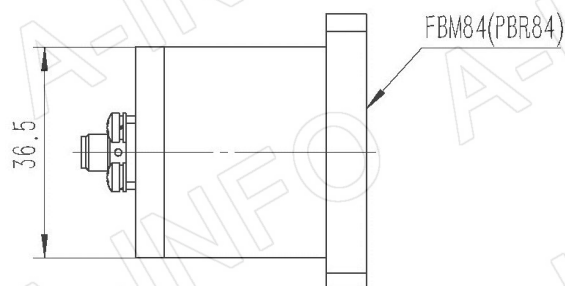

Outline Drawing (Size: mm)

AINFO Inc.

Page 1 of 3

China(Beijing):
China(Chengdu):
USA :

Tel: (+86) 10-6266-7326,
Tel: (+86) 28-8519-2786,
Tel: (+1) 949-639-9688,

(+86) 10-6266-7327
(+86) 28-8519-3044
(+1) 949-639-9608

Fax: (+86) 10-6266-7379
Fax: (+86) 28-8519-3068
Fax: (+1) 949-639-9670

Website: www.ainfoinc.com
Email: sales@ainfoinc.com