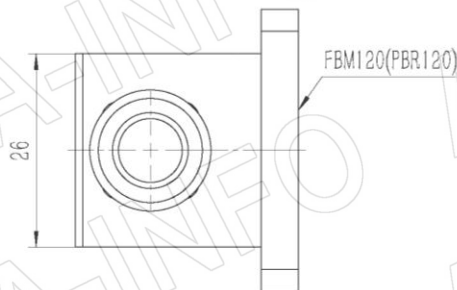

Outline Drawing (Size: mm)

AINFO Inc.

Page 1 of 3

China(Beijing):
China(Chengdu):
USA :

Tel: (+86) 10-6266-7326,
Tel: (+86) 28-8519-2786,
Tel: (+1) 949-639-9688,

(+86) 10-6266-7327
(+86) 28-8519-3044
(+1) 949-639-9608

Fax: (+86) 10-6266-7379
Fax: (+86) 28-8519-3068
Fax: (+1) 949-639-9670

Website: www.ainfoinc.com
Email: sales@ainfoinc.com