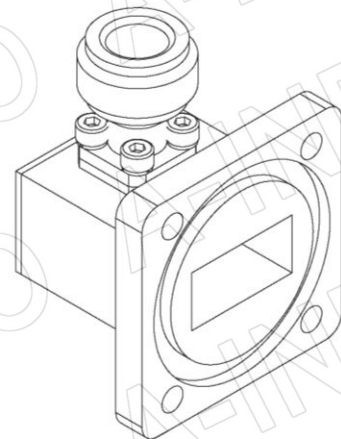

Outline Drawing (Size: mm)

AINFO Inc.

Page 1 of 3

China(Beijing):
China(Chengdu):
USA :

Tel: (+86) 10-6266-7326,
Tel: (+86) 28-8519-2786,
Tel: (+1) 949-639-9688,

(+86) 10-6266-7327
(+86) 28-8519-3044
(+1) 949-639-9608

Fax: (+86) 10-6266-7379
Fax: (+86) 28-8519-3068
Fax: (+1) 949-639-9670

Website: www.ainfoinc.com
Email: sales@ainfoinc.com