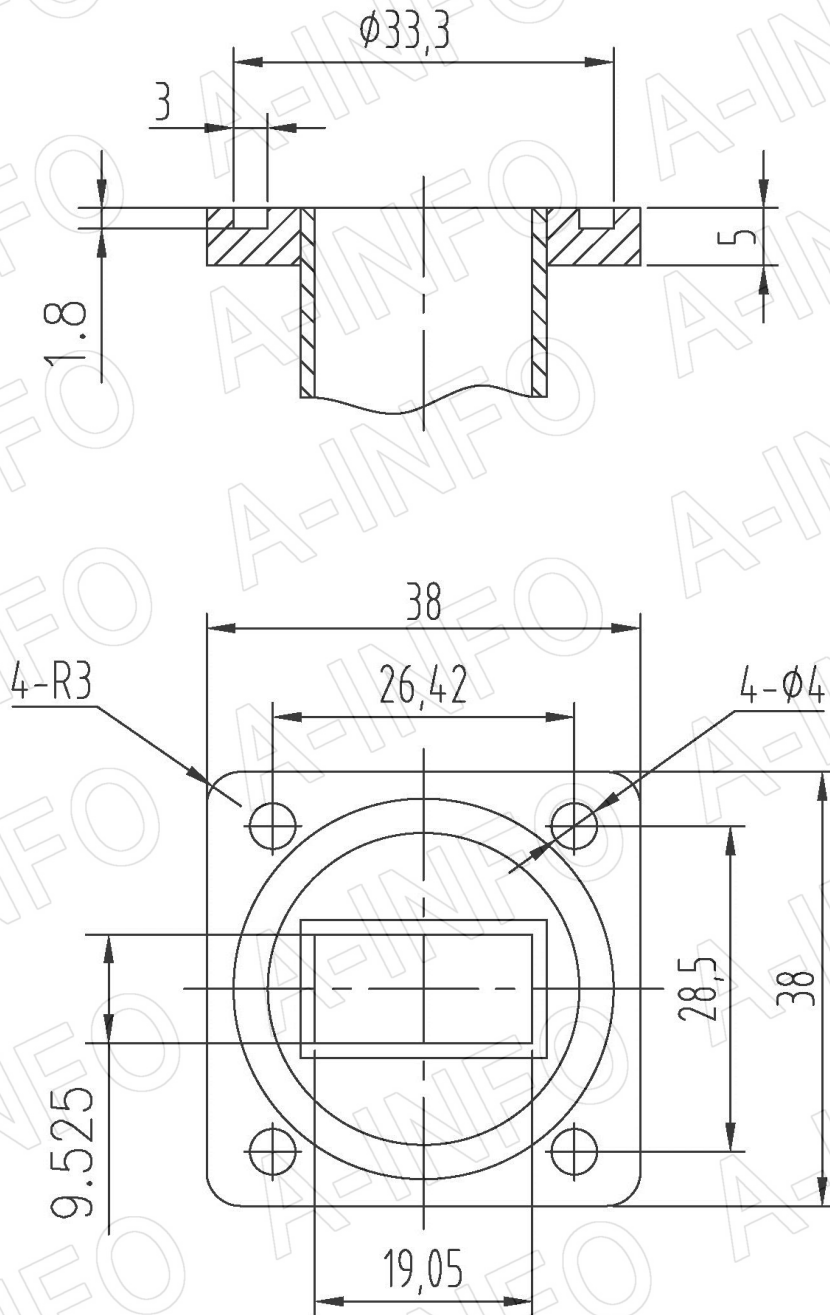

## Technical Specification

EIA WR	WR75
Frequency Range(GHz)	10.0 – 15.0
Insertion Loss(dB)	0.23 Max.
VSWR	1.25:1 Max.
Flange	FBM120(PBR120)
Connector	N-Female
Average Power(W CW)	150 Max.
Peak Power(KW)	3
Material	Al
Size(mm)	30 x 38 x 47.8
Net Weight(Kg)	0.04 Around

## Outline Drawing (Size: mm)

**AINFO Inc.**

Page 1 of 3

China(Beijing):  
 China(Chengdu):  
 USA :

Tel: (+86) 10-6266-7326,  
 Tel: (+86) 28-8519-2786,  
 Tel: (+1) 949-639-9688,

(+86) 10-6266-7327  
 (+86) 28-8519-3044  
 (+1) 949-639-9608

## Flange Drawing (Size: mm)