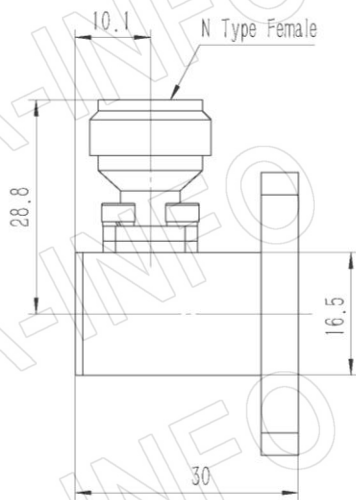

Outline Drawing (Size: mm)

AINFO Inc.

Page 1 of 3

China(Beijing):
China(Chengdu):
USA :

Tel: (+86) 10-6266-7326,
Tel: (+86) 28-8519-2786,
Tel: (+1) 949-639-9688,

(+86) 10-6266-7327
(+86) 28-8519-3044
(+1) 949-639-9608

Fax: (+86) 10-6266-7379
Fax: (+86) 28-8519-3068
Fax: (+1) 949-639-9670

Website: www.ainfoinc.com
Email: sales@ainfoinc.com