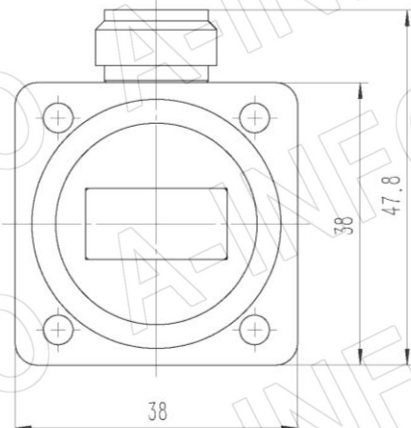

Outline Drawing (Size: mm)

AINFO Inc.

Page 1 of 3

China(Beijing):
China(Chengdu):
USA :

Tel: (+86) 10-6266-7326,
Tel: (+86) 28-8519-2786,
Tel: (+1) 949-639-9688,

(+86) 10-6266-7327
(+86) 28-8519-3044
(+1) 949-639-9608

Fax: (+86) 10-6266-7379
Fax: (+86) 28-8519-3068
Fax: (+1) 949-639-9670

Website: www.ainfoinc.com
Email: sales@ainfoinc.com